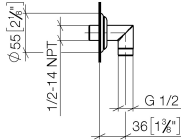

28 450 410 Product version up to 7/6/2018

- 1/2" shower outlet
- rosette Ø 55 mm
- 1/2" connection
- WRAS

Intrinsic protection against back flow.

	Brushed Durabronze (23kt Gold)	28 450 410-28
	Chrome	28 450 410-00
	Brushed Platinum	28 450 410-06
	Platinum	28 450 410-08
	Durabronze (23kt Gold)	28 450 410-09
	Brushed Gold (PVD)	28 450 410-37
	Brushed Dark Brass (PVD)	28 450 410-39
	Brushed Bronze (PVD)	28 450 410-42
	Brushed Dark Bronze (PVD)	28 450 410-43
	Brushed Dark Platinum	28 450 410-99

Recommended miscellaneous

- Concealed wall elbow -** 35 085 970 90
- min. recess depth 90 mm
 - max. recess depth 163 mm

28 450 410 Product version up to 7/6/2018

mm [inches]

Flow rate chart

Codes & Standards

Spare parts list

No.	Item Number	Name	Quantity used	Delivery time
4	90 23 01 141 00 90	Back-flow preventer -	1.00	14
2	90 14 10 026 00 90	O-Ring 20,5 x 3,5 mm -	1.00	14
1	09 27 35 003-28	Rosette Ø 55 x Ø 27 x 10 mm - Brushed Durabron (23kt Gold)	1.00	-
Spare part can no longer be ordered, please order the replacement item				
3	09 11 03 121-28	Connection 1/2" 61,5 x 42,5 x 21 mm - Brushed Durabron (23kt Gold)	1.00	-
Spare part can no longer be ordered, please order the replacement item				