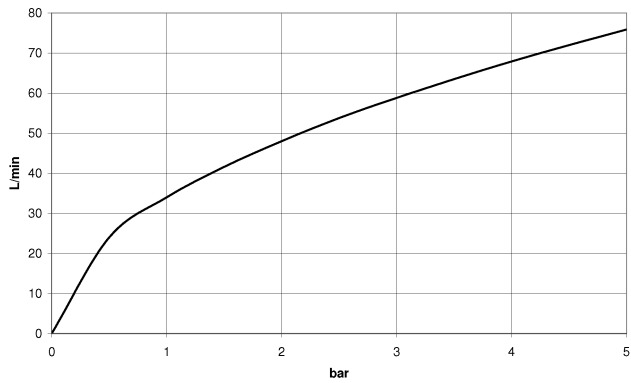

28 450 410 Product version up to 7/6/2018

- 1/2" shower outlet
- rosette Ø 55 mm
- 1/2" connection
- WRAS

Intrinsic protection against back flow.

	Brushed Durabronze (23kt Gold)	28 450 410-28
	Chrome	28 450 410-00
	Brushed Platinum	28 450 410-06
	Platinum	28 450 410-08
	Durabronze (23kt Gold)	28 450 410-09
	Brushed Gold (PVD)	28 450 410-37
	Brushed Dark Brass (PVD)	28 450 410-39
	Brushed Bronze (PVD)	28 450 410-42
	Brushed Dark Bronze (PVD)	28 450 410-43
	Brushed Dark Platinum	28 450 410-99

Recommended miscellaneous

- Concealed wall elbow -** 35 085 970 90
- min. recess depth 90 mm
 - max. recess depth 163 mm

28 450 410 Product version up to 7/6/2018

mm [inches]

Flow rate chart

Codes & Standards