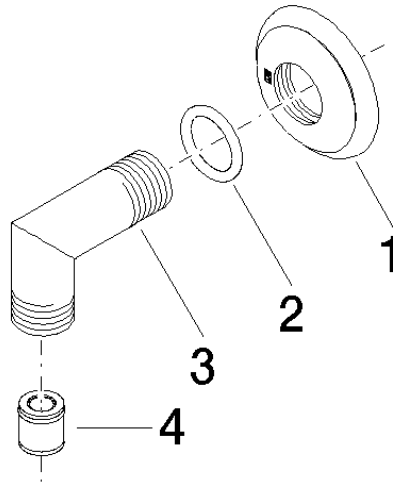

28 450 410 Product version up to 7/6/2018

- 1/2" shower outlet
- rosette Ø 55 mm
- 1/2" connection
- WRAS

Intrinsic protection against back flow.

	Brushed Durabronze (23kt Gold)	28 450 410-28
	Chrome	28 450 410-00
	Brushed Platinum	28 450 410-06
	Platinum	28 450 410-08
	Durabronze (23kt Gold)	28 450 410-09
	Brushed Gold (PVD)	28 450 410-37
	Brushed Dark Brass (PVD)	28 450 410-39
	Brushed Bronze (PVD)	28 450 410-42
	Brushed Dark Bronze (PVD)	28 450 410-43
	Brushed Dark Platinum	28 450 410-99

Recommended miscellaneous

- Concealed wall elbow -** 35 085 970 90
- min. recess depth 90 mm
 - max. recess depth 163 mm

28 450 410 Product version up to 7/6/2018

mm [inches]

Flow rate chart

Codes & Standards

EN 1717

Scottish Water
Byelaws

UK Water Supply
Regulations

MADISON Wall elbow - Brushed Durabronz (23kt Gold)

MADISON

28 450 410 Product version up to 7/6/2018

Certificates and sustainability

Belgaqua_21-381-2 WRAS_240502

Spare parts list

No.	Item Number	Name	Quantity used	Delivery time
4	90 23 01 141 00 90	Back-flow preventer -	1.00	14
2	90 14 10 026 00 90	O-Ring 20,5 x 3,5 mm -	1.00	14
1	09 27 35 003-28	Rosette Ø 55 x Ø 27 x 10 mm - Brushed Durabron (23kt Gold)	1.00	-
Spare part can no longer be ordered, please order the replacement item				
3	09 11 03 121-28	Connection 1/2" 61,5 x 42,5 x 21 mm - Brushed Durabron (23kt Gold)	1.00	-
Spare part can no longer be ordered, please order the replacement item				