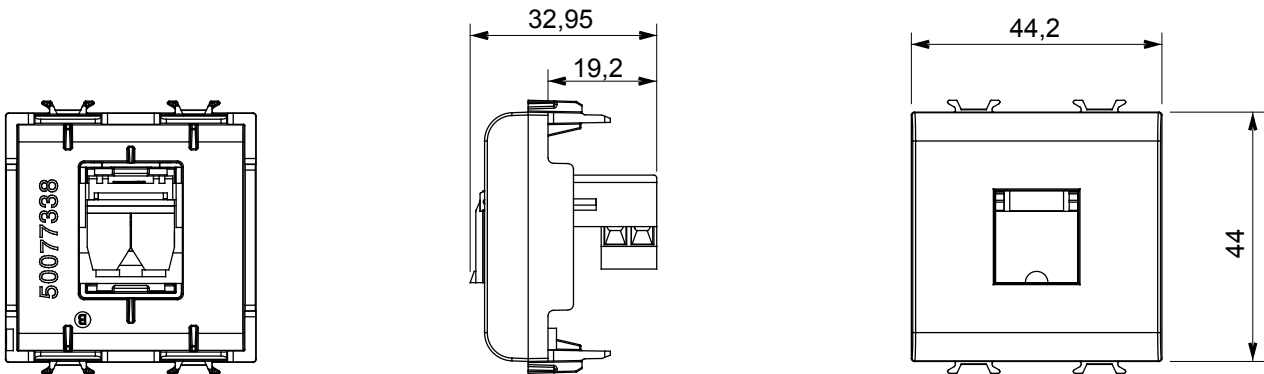

Wide range of control devices, sockets for power supply (conforming to national and international standards) signal pick-up, climate control, comfort management, technical alarm signalling and emergency lighting management. The ChoruSmart modular devices are available in five colours, glossy white, satin white, natural beige, satin black and lacquered titanium and in various sizes from 1/2, 1, 2 and 3 modules. Thanks to the mounting supports for rectangular, square and round boxes, endless combinations can be created with the ChoruSmart range of plates.

Category	Telephone socket-outlet	Description	RJ11
Colour	Natural satin beige	Connection	Screw-on terminals
No. modules	2	Electrocod	3721
Material	Technopolymer		

DIMENSIONAL

STANDARDS/APPROVALS