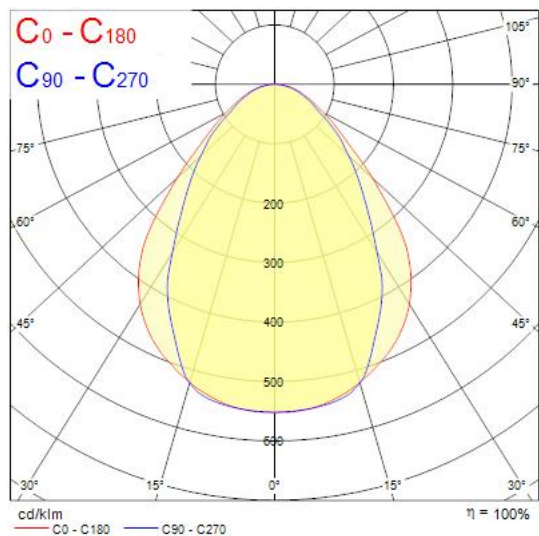

Concord

OFFICELYTE 600 3000K HE EM 2069513

Colour Variation Initial (SDCM)	3
Beam Angle (°)	87
Glare control	< 19
Photobiological Risk Group	RG1
Luminous flux (emergency) (lm)	360
Total power consumption (W)	26.5
Electrical protection	Class I
Control gear type	LED driver constant current
Dimmable	No
Housing colour	RAL9016
IP rating	IP20
IK rating	IK03
Product EAN number	5025768695133
Warranty	5 years
Dimming method	N/A

Photometry