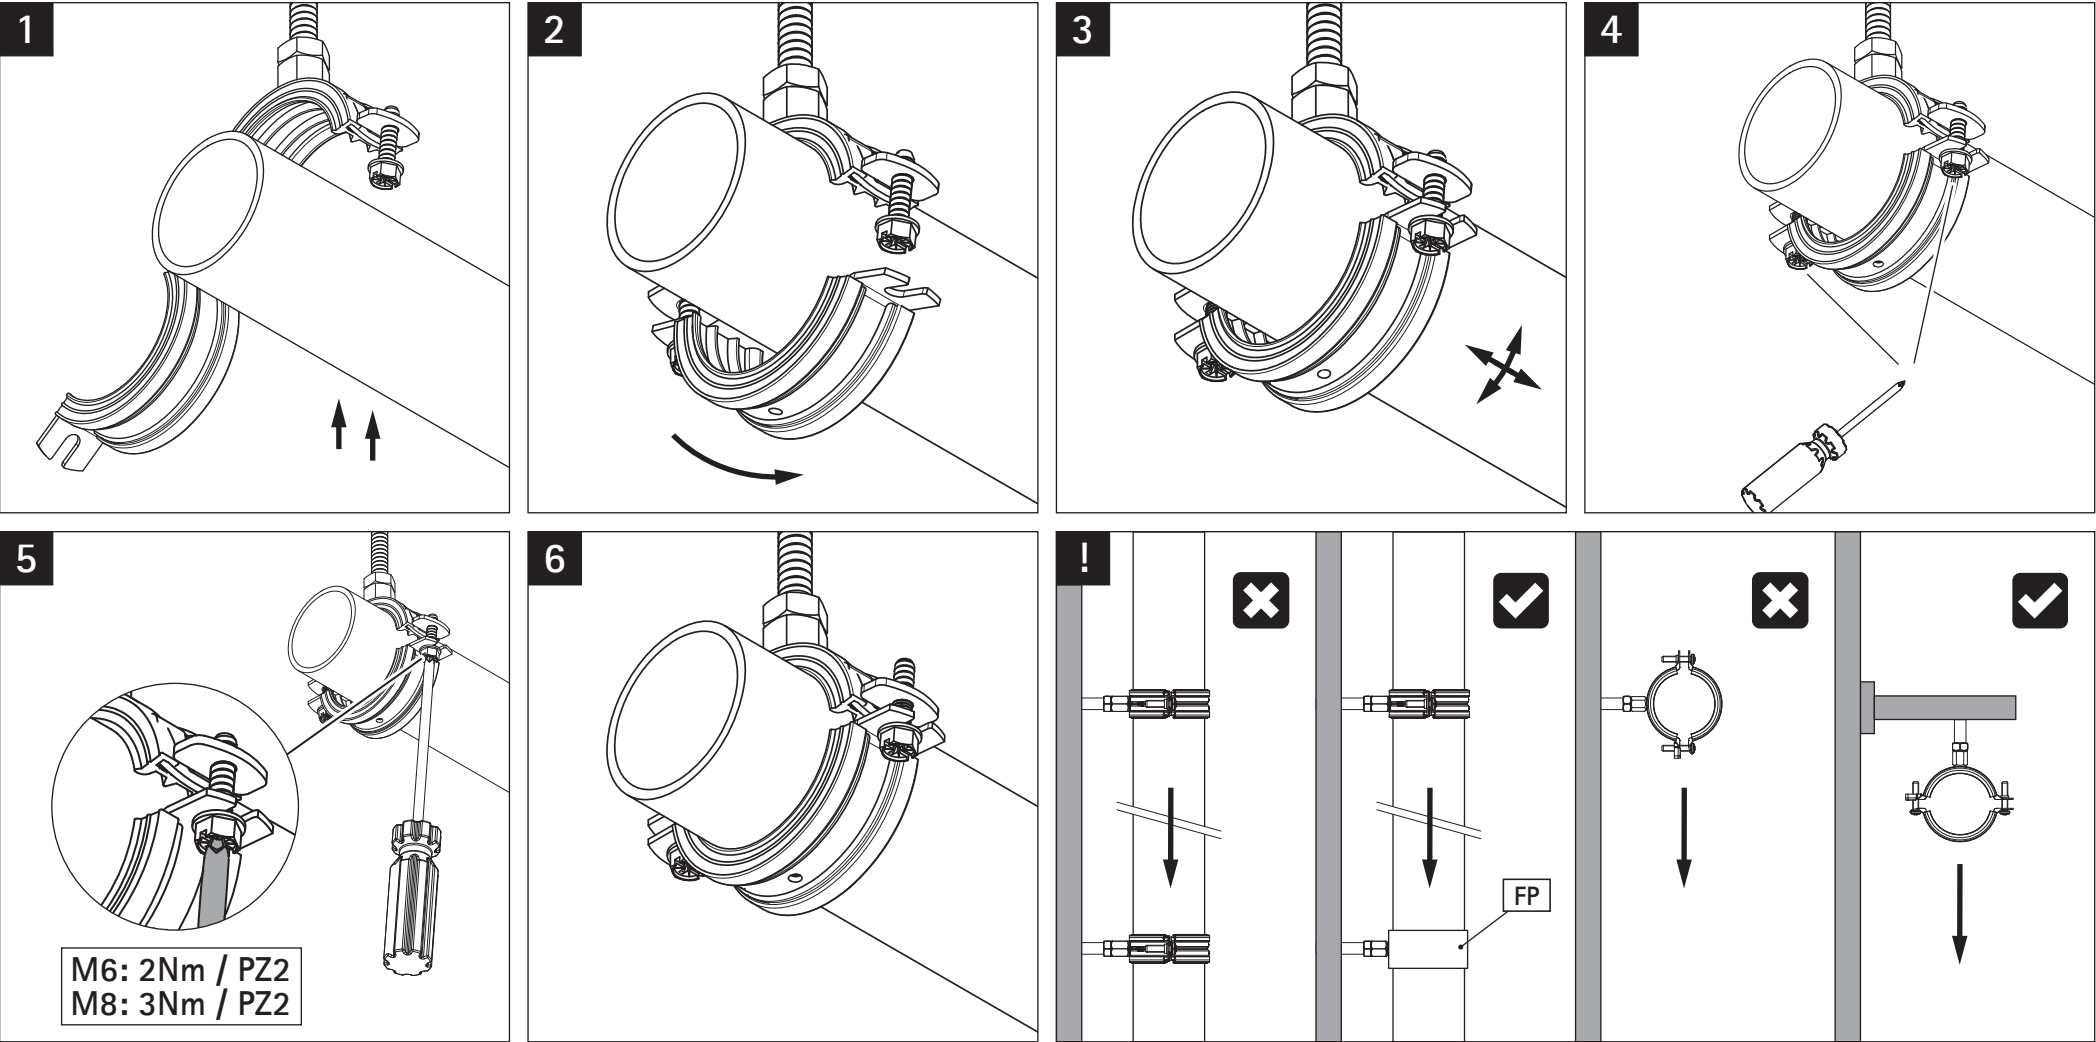

# Instructions for use Walraven BISMAT® 2000

Always install according to local regulations

FP = Fixed Point

J. van Walraven Holding B.V., Industrieweg 5, 3641 RK Mijdrecht, The Netherlands