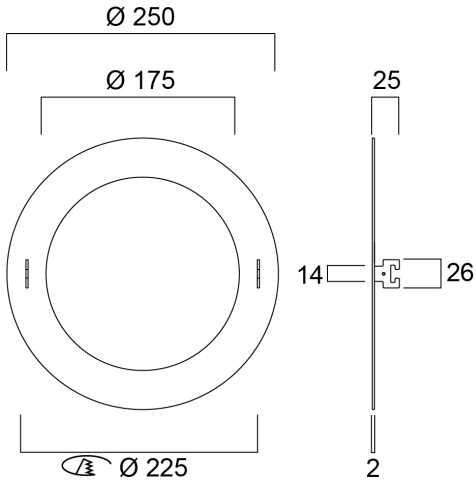

Features

- Adapting ring is suitable for the fixture of 175mm cut out. When put together, it can be used in a new cut out of 225mm. Outer ring of 250mm dia. RAL9010.

Product Overview

Product name	Adapting Ring RAL9010 175/225/250
Technology	Accessory
Mount	Ceiling recessed mounting
E-number FI	4278413
Housing colour	RAL 9010 - Pure white
IP rating	IP20
IK rating	IK02
Product EAN number	5410288304625
Warranty	3 years

Adapting Ring RAL9010 175/225/250 0030462

Technical drawings

Data table

GENERAL DATA

Product name	Adapting Ring RAL9010 175/225/250
Technology	Accessory
Mount	Ceiling recessed mounting
E-number FI	4278413
Warranty	3 years

ELECTRICAL DATA

Control gear required	No
-----------------------	----

PHYSICAL DATA

Housing colour	RAL 9010 - Pure white
IP rating	IP20
IK rating	IK02
Weight (kg)	0.4

PACKAGING

Single packaging type	Plastic
Product EAN number	5410288304625
Packaging single width (cm)	4.5
Packaging single depth (cm)	26.0
DUN14 (outer)	15410288304622
Packaging outer length / height (cm)	53.5