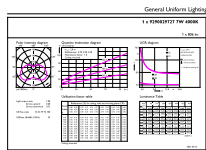

General uniform lighting - CorePro candle ND 7-60W E14 840 B38 FR