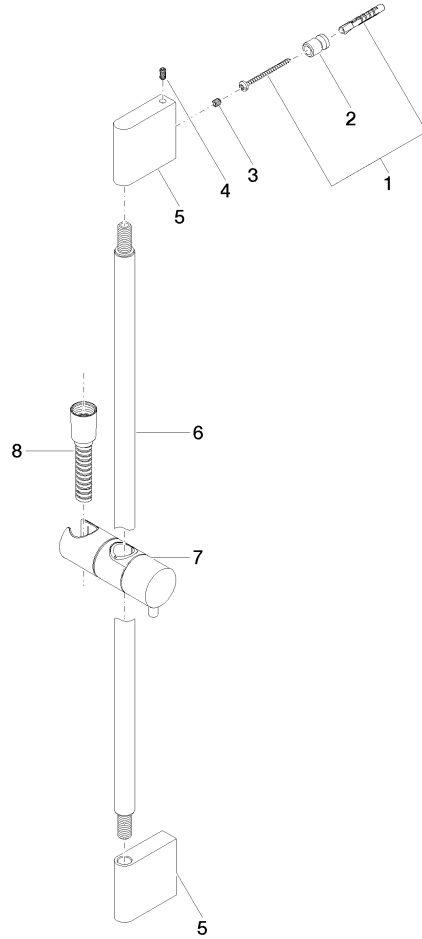

26 413 979 Product version from 10/1/2023

- metal shower hose 1750mm with integrated anti-twist protection
- shower hose connector 3/8"
- slide bar

technical data:

- gauge 853 mm
- rosettes Ø mm
- Pipe diameter 18 mm

Spare parts list

No.	Item Number	Name	Quantity used	Delivery time
4	04 31 11 113 00 90	Mounting Threaded pin M5 x 12 mm -	2.00	14
2	08 17 20 726 90	Holder Wall mounting Ø 13,5 x 20 mm -	2.00	14
3	09 31 11 049 90	Mounting Threaded pin with hexagon socket with cup point M6 x 6 mm -	2.00	14
1	05 17 20 726 02 90	Attachment set -	2.00	14
8	28 322 970-06	Metal shower hose 1/2" x 3/8" x 1750 mm - Brushed Platinum	1.00	14
5	08 17 97 054-06	Holder 64,5 x 60,5 x 18,5 mm - Brushed Platinum	2.00	20
7	12 580 970-06	Slide unit - Brushed Platinum	1.00	20
6	90 28 22 597 00-06	Pipe Ø 18 x 792 mm - Brushed Platinum	1.00	20