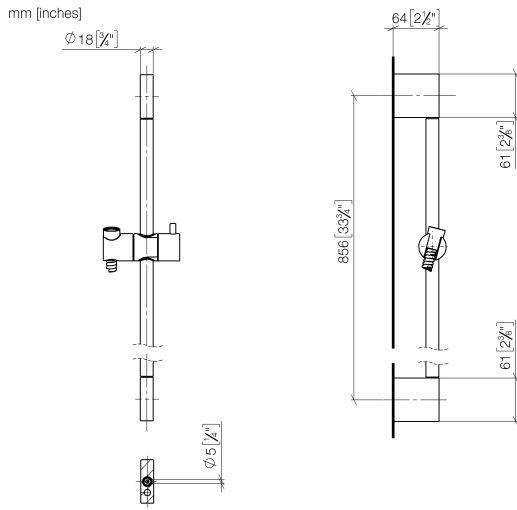

26 413 979 Product version from 10/1/2023

Codes & Standards

ASME A112.18.1	cUPC	Scottish Water Byelaws	UK Water Supply Regulations
XP P 41-280			

Certificates and sustainability

ACS_20 ACC LY	WRAS_2009	IAPMO_4976