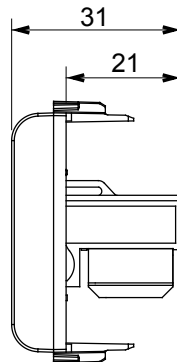

Wide range of control devices, sockets for power supply (conforming to national and international standards) signal pick-up, climate control, comfort management, technical alarm signalling and emergency lighting management. The ChoruSmart modular devices are available in five colours, glossy white, satin white, natural beige, satin black and lacquered titanium and in various sizes from 1/2, 1, 2 and 3 modules. Thanks to the mounting supports for rectangular, square and round boxes, endless combinations can be created with the ChoruSmart range of plates.

Category	Data socket	Description	RJ45
Colour	Natural satin beige	Use category	5e
Cables	UTP	Connection	Toolless
Number pairs	4	Standard	EN 60603-7-2
No. modules	1	Electrocod	3722
Material	Technopolymer		

### DIMENSIONAL