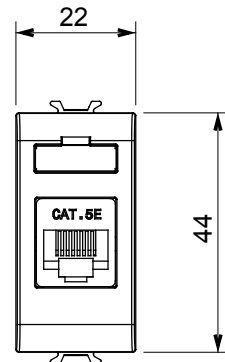

Wide range of control devices, sockets for power supply (conforming to national and international standards) signal pick-up, climate control, comfort management, technical alarm signalling and emergency lighting management. The ChoruSmart modular devices are available in five colours, glossy white, satin white, natural beige, satin black and lacquered titanium and in various sizes from 1/2, 1, 2 and 3 modules. Thanks to the mounting supports for rectangular, square and round boxes, endless combinations can be created with the ChoruSmart range of plates.

Category	Data socket	Description	RJ45
Colour	Natural satin beige	Use category	5e
Cables	UTP	Connection	Toolless
Number pairs	4	Standard	EN 60603-7-2
No. modules	1	Electrocod	3722
Material	Technopolymer		

### DIMENSIONAL