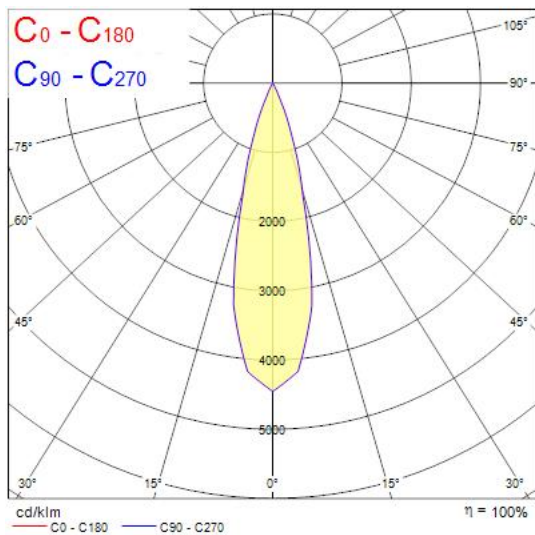

Concord

MYRIAD ADJ SQUARE WHITE 2700K PHDIM WHITE BZ
2058037

Warranty

5 years

Photometry