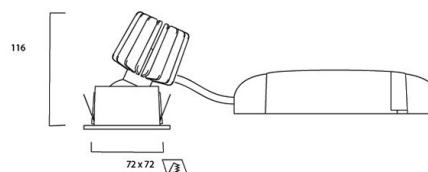

Technical drawings