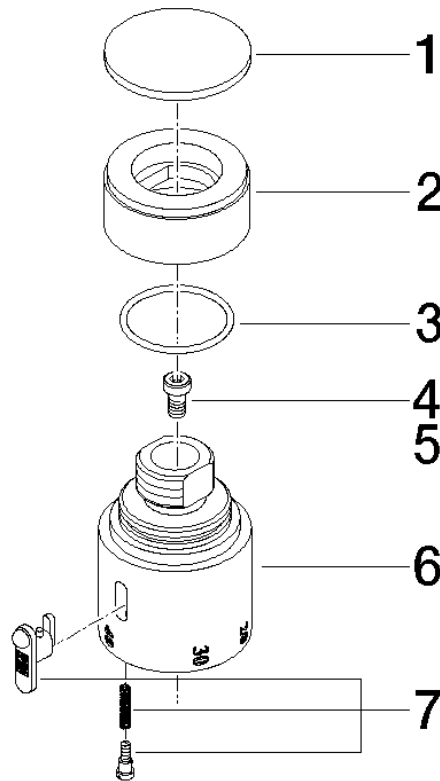

11 420 220 Product version from 4/1/2025

	Chrome	11 420 220-00
	Brushed Platinum	11 420 220-06
	Platinum	11 420 220-08
	Durabronze (23kt Gold)	11 420 220-09
	Brushed Bronze (PVD)	11 420 220-42

Temperature control handle - Chrome

SERIES-VARIOUS

11 420 220 Product version from 4/1/2025

11 420 220 Product version from 4/1/2025

Parts for other finishes can be found here: Brushed Platinum

Spare parts list

No.	Item Number	Name	Quantity used	Delivery time
3	09 14 10 040 90	O-Ring 31,0 x 2,0 mm -	1.00	14
6	09 17 33 002-00	Handle for thermostat Ø 47 x 50 mm - Chrome	1.00	20
2	09 20 22 021-00	Handle Ø 45 x 20 mm - Chrome	1.00	-
Spare part can no longer be ordered, please order the replacement item				
1	09 20 31 005-00	Cover Ø 45 x 8 mm - Chrome	1.00	20
5	09 30 33 004 90	Mounting 5 x 10 mm -	1.00	14
4	90 30 30 027 00 90	Mounting Cylinder head screw with hexagon socket M5 x 10 mm -	1.00	14
7	90 21 33 020 00 90	Regulating insert for thermostat Safety button black -	1.00	14