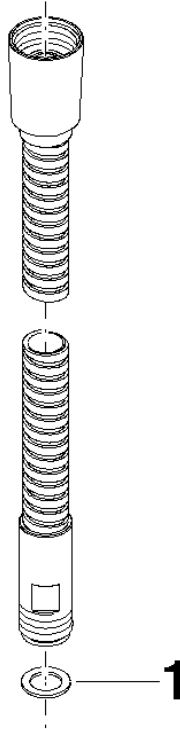

28 322 970 Product version from 4/1/2024

• WRAS

| | | |
|---|-------------------------------|---------------|
|  | Chrome | 28 322 970-00 |
|  | Brushed Platinum | 28 322 970-06 |
|  | Platinum | 28 322 970-08 |
|  | Durabrand (23kt Gold) | 28 322 970-09 |
|  | Dark Chrome | 28 322 970-19 |
|  | Light Gold (PVD) | 28 322 970-26 |
|  | Brushed Light Gold (PVD) | 28 322 970-27 |
|  | Brushed Durabrand (23kt Gold) | 28 322 970-28 |
|  | Matte Black | 28 322 970-33 |
|  | Brushed Gold (PVD) | 28 322 970-37 |
|  | Brushed Dark Brass (PVD) | 28 322 970-39 |
|  | Brushed Bronze (PVD) | 28 322 970-42 |
|  | Brushed Dark Bronze (PVD) | 28 322 970-43 |
|  | Brushed Champagne (22kt Gold) | 28 322 970-46 |
|  | Champagne (22kt Gold) | 28 322 970-47 |
|  | Cyprus | 28 322 970-49 |
|  | Brushed Chrome | 28 322 970-93 |
|  | Brushed Dark Platinum | 28 322 970-99 |

Metal shower hose 1/2" x 3/8" x 1750 mm - Chrome

SERIES-VARIOUS

28 322 970 Product version from 4/1/2024

Codes & Standards

| | | | |
|----------------|------|---------------------------|--------------------------------|
| ASME A112.18.1 | cUPC | Scottish Water Byelaws | UK Water Supply Regulations |
| XP P 41-280 | | | |

Certificates and sustainability

ACS_20 ACC LY WRAS_2009 IAPMO_4976 (

28 322 970 Product version from 4/1/2024

Parts for other
finishes can be found
here: Brushed
Platinum

Spare parts list

| No. | Item Number | Name | Quantity used | Delivery time |
|-----|--------------------|--|---------------|---------------|
| 1 | 90 14 20 026 00 90 | Washer 14 x 8 x 2 mm Centellen WS 3820 - | 1.00 | 14 |