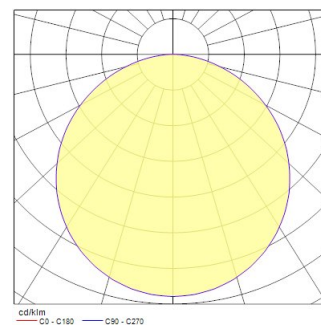

Fotometrie

Distance [m]	Cone diameter [m]	Beam angle [°]	Beam diameter [m]	Illuminance [lx]
0.5	1.56	114.8°	1.56	329
1.0	3.12	114.8°	3.12	84
1.5	4.67	114.8°	4.67	36
2.0	6.23	114.8°	6.23	16
2.5	7.79	114.8°	7.79	10
3.0	9.35	114.8°	9.35	7

Distance [m] Cone diameter [m]
— C0 - C180 (Half beam angle: 114.8°) Illuminance [lx]