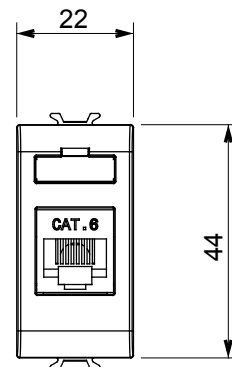

DIMENSIONAL