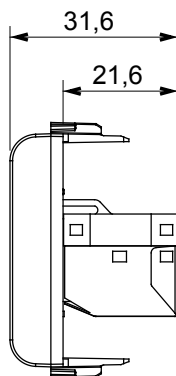

DIMENSIONAL