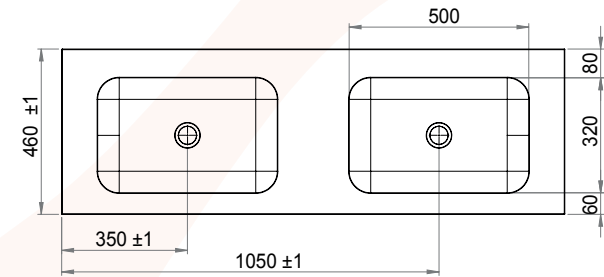

1000 mm

1200 mm

1400 mm double/left/right

1600 mm

2000 mm

All content on this drawing is protected by intellectual property laws and the sole property of Looox B.V.

Solid Base Shelf Solo