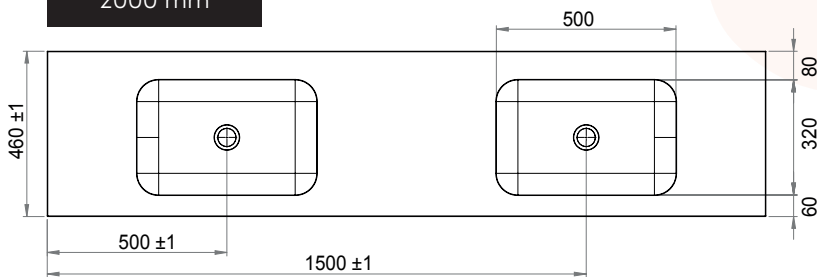

1000 mm

1200 mm

1400 mm double/left/right

1600 mm

2000 mm

All content on this drawing is protected by intellectual property laws and the sole property of Looox B.V.

Solid Base Shelf Solo