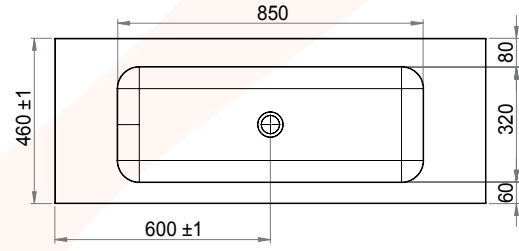

1000 mm

1200 mm

1400 mm double/left/right

1600 mm

2000 mm

All content on this drawing is protected by intellectual property laws and the sole property of Looox B.V.

Solid Base Shelf Solo