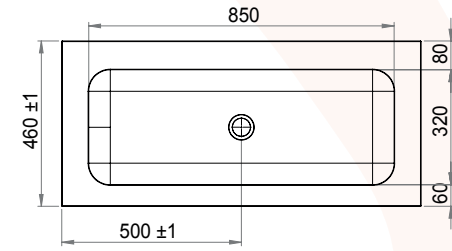

1000 mm

1200 mm

1400 mm double/left/right

1600 mm

2000 mm

All content on this drawing is protected by intellectual property laws and the sole property of Looox B.V.

Solid Base Shelf Solo