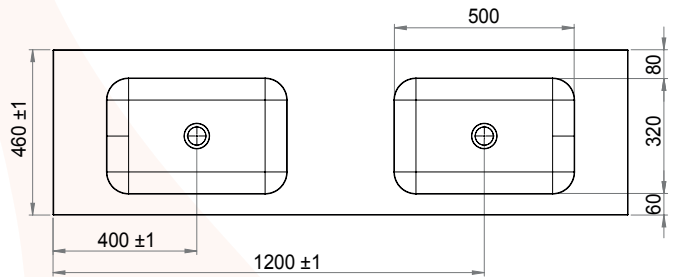

1000 mm

1200 mm

1400 mm double/left/right

1600 mm

2000 mm

All content on this drawing is protected by intellectual property laws and the sole property of Looox B.V.

Solid Base Shelf Solo