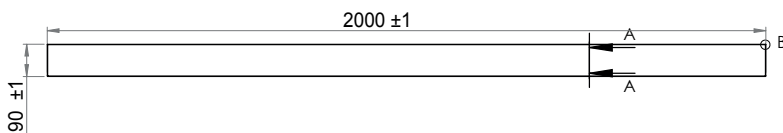

1000 mm

1200 mm

1400 mm double/left/right

1600 mm

2000 mm

All content on this drawing is protected by intellectual property laws and the sole property of Looox B.V.

Solid Base Shelf Solo