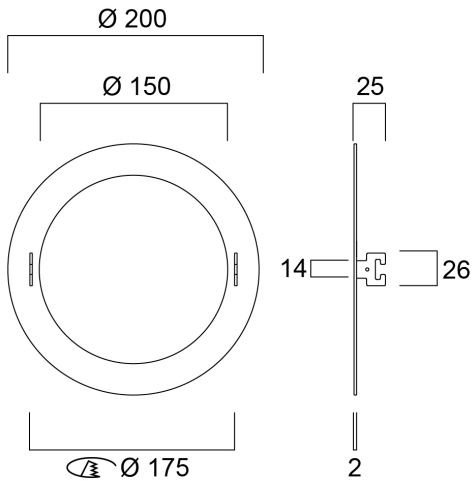

Features

- Adapting ring is suitable for the fixture of 150mm cut out. When put together, it can be used in a new cut out of 175mm. Outer ring of 200mm dia. RAL9010.

Product Overview

Product name	Adapting Ring RAL9010 150/175/200
Technology	Accessory
Mount	Ceiling recessed mounting
E-number FI	4278412
Housing colour	RAL 9010 - Pure white
IP rating	IP20
IK rating	IK02
Product EAN number	5410288304618
Warranty	3 years

Adapting Ring RAL9010 150/175/200 0030461

Technical drawings

Data table

GENERAL DATA

Product name	Adapting Ring RAL9010 150/175/200
Technology	Accessory
Mount	Ceiling recessed mounting
E-number FI	4278412
Warranty	3 years

ELECTRICAL DATA

Control gear required	No
-----------------------	----

PHYSICAL DATA

Housing colour	RAL 9010 - Pure white
IP rating	IP20
IK rating	IK02
Weight (kg)	0.235

PACKAGING

Single packaging type	Plastic
Product EAN number	5410288304618
Packaging single width (cm)	4.5
Packaging single depth (cm)	20.6
DUN14 (outer)	15410288304615
Packaging outer length / height (cm)	47.0