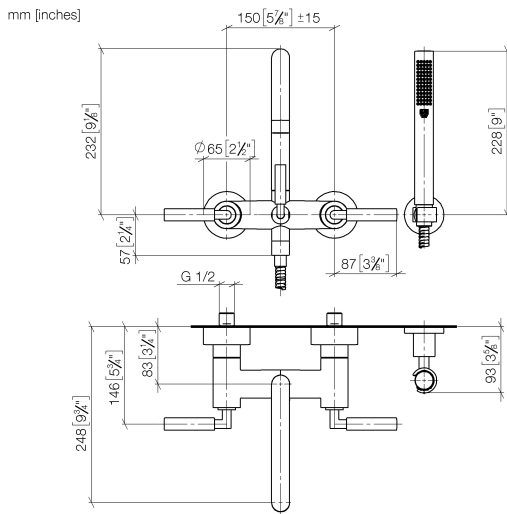

25 133 882 Product version up to 5/27/2021

- spout: circular, air-enriched flow
- max. flow 22 l/min at 3 bar flow pressure
- Hand shower: COMPACT RAIN, max. flow rate 6.8 l/min (at 3 bar)
- complete hand shower set with anti-scale system
- 240mm projection
- rotary diverter for bath/shower
- slide-on rosettes Ø 65 mm
- rosette for shower holder Ø 50mm
- 1/2" connection
- gauge 150 mm - 15 mm
- metal shower hose 1250mm with integrated anti-twist protection
- WRAS

Intrinsic protection against back flow.

Stand pipes combination possible on request (special production).

	Chrome	25 133 882-00
	Brushed Platinum	25 133 882-06
	Platinum	25 133 882-08
	Dark Chrome	25 133 882-19
	Brushed Durabronze (23kt Gold)	25 133 882-28
	Matte Black	25 133 882-33
	Brushed Gold (PVD)	25 133 882-37
	Brushed Dark Brass (PVD)	25 133 882-39
	Brushed Bronze (PVD)	25 133 882-42
	Brushed Dark Bronze (PVD)	25 133 882-43
	Brushed Champagne (22kt Gold)	25 133 882-46
	Champagne (22kt Gold)	25 133 882-47
	Brushed Chrome	25 133 882-93
	Brushed Dark Platinum	25 133 882-99

25 133 882 Product version up to 5/27/2021

Flow rate chart

Codes & Standards

DIN 4109

EN 1717

ISO 3822

Scottish Water  
Byelaws

UK Water Supply  
Regulations

### Spare parts list

No.	Item Number	Name	Quantity used	Delivery time
2	90 14 20 026 00 90	Washer 14 x 8 x 2 mm Centellen WS 3820 -	1.00	14
3	28 050 892-00	TARA Wall bracket - Chrome	1.00	20
1	25 100 882-00	TARA Bath mixer for wall mounting - Chrome	1.00	-
Spare part can no longer be ordered, please order the replacement item				
5	28 019 979-00	Hand shower - Chrome	1.00	-
Spare part can no longer be ordered, please order the replacement item				
4	90 30 02 072 00-00	Metal shower hose 1/2" x 3/8" x 1250 mm - Chrome	1.00	20