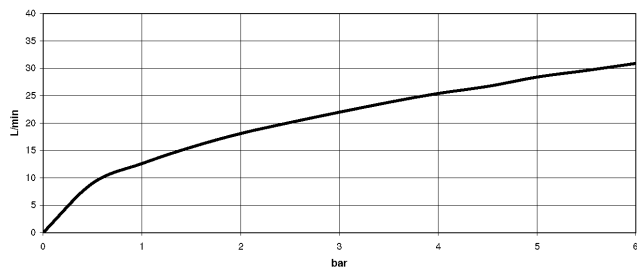

25 133 882 Product version up to 5/27/2021

- spout: circular, air-enriched flow
- max. flow 22 l/min at 3 bar flow pressure
- Hand shower: COMPACT RAIN, max. flow rate 6.8 l/min (at 3 bar)
- complete hand shower set with anti-scale system
- 240mm projection
- rotary diverter for bath/shower
- slide-on rosettes Ø 65 mm
- rosette for shower holder Ø 50mm
- 1/2" connection
- gauge 150 mm - 15 mm
- metal shower hose 1250mm with integrated anti-twist protection
- WRAS

25 133 882 Product version up to 5/27/2021

Flow rate chart

Codes & Standards

DIN 4109

EN 1717

ISO 3822

Scottish Water  
Byelaws

UK Water Supply  
Regulations