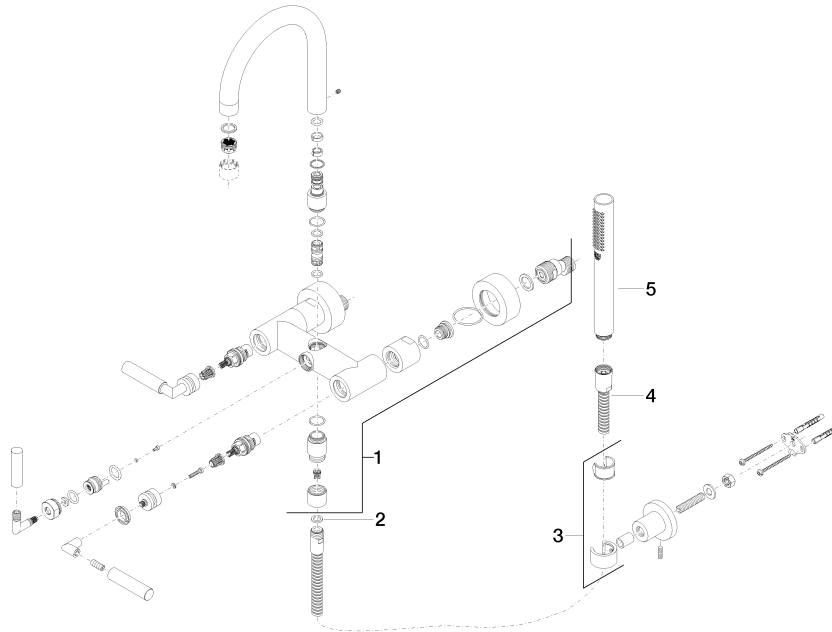

25 133 882 Product version up to 5/27/2021

- spout: circular, air-enriched flow
- max. flow 22 l/min at 3 bar flow pressure
- Hand shower: COMPACT RAIN, max. flow rate 6.8 l/min (at 3 bar)
- complete hand shower set with anti-scale system
- 240mm projection
- rotary diverter for bath/shower
- slide-on rosettes Ø 65 mm
- rosette for shower holder Ø 50mm
- 1/2" connection
- gauge 150 mm - 15 mm
- metal shower hose 1250mm with integrated anti-twist protection
- WRAS

## TARA Bath mixer for wall mounting with hand shower set - Chrome

TARA

25 133 882 Product version up to 5/27/2021

### Spare parts list

No.	Item Number	Name	Quantity used	Delivery time
2	90 14 20 026 00 90	Washer 14 x 8 x 2 mm Centellen WS 3820 -	1.00	14
3	28 050 892-00	TARA Wall bracket - Chrome	1.00	20
1	25 100 882-00	TARA Bath mixer for wall mounting - Chrome	1.00	-
Spare part can no longer be ordered, please order the replacement item				
5	28 019 979-00	Hand shower - Chrome	1.00	-
Spare part can no longer be ordered, please order the replacement item				
4	90 30 02 072 00-00	Metal shower hose 1/2" x 3/8" x 1250 mm - Chrome	1.00	20