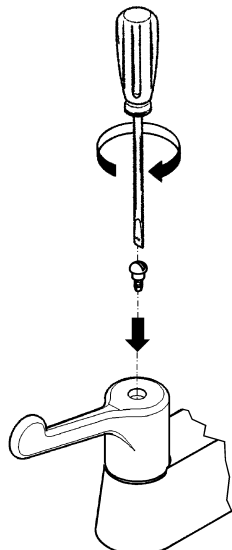

GROHE

45 314 (6")
45 316 (4")

The built in slip coupling prevents damage to, or loosening of the cartridge.

If the lever is out of position it can be reset by turning it against the end stop in other direction.

1.

2.

3.

4.