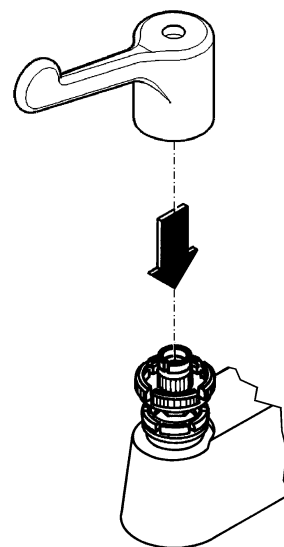

GROHE

45 314 (6")
45 316 (4")

The built in slip coupling prevents damage to, or loosening of the cartridge.

If the lever is out of position it can be reset by turning it against the end stop in other direction.

1.

2.

3.

4.