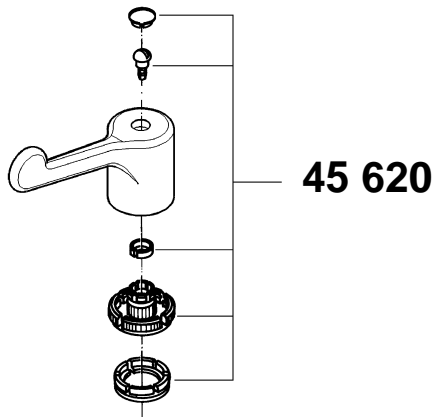

GROHE

45 314 (6")
45 316 (4")

The built in slip coupling prevents damage to, or loosening of the cartridge.

If the lever is out of position it can be reset by turning it against the end stop in other direction.

1.

2.

3.

4.