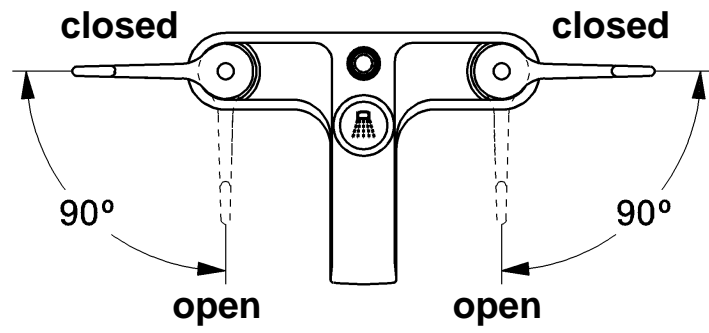

GROHE

45 314 (6")
45 316 (4")

The built in slip coupling prevents damage to, or loosening of the cartridge.

If the lever is out of position it can be reset by turning it against the end stop in other direction.