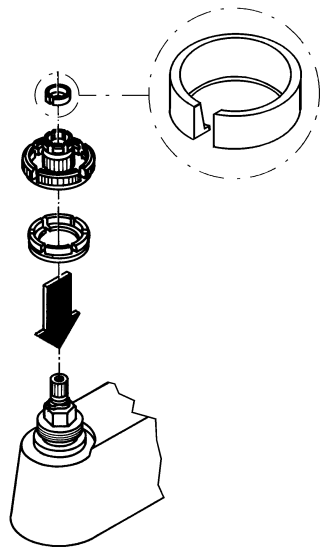

GROHE

45 314 (6")
45 316 (4")

The built in slip coupling prevents damage to, or loosening of the cartridge.

If the lever is out of position it can be reset by turning it against the end stop in other direction.

1.

2.

3.

4.