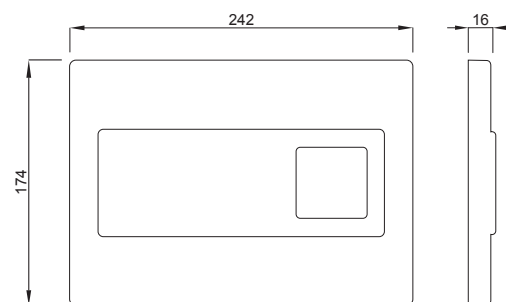

CARO

Article number:

8940

EAN-Code:

3838912027412

Discover the ideal flushing plates for mechanical activation, available in a diverse array of designs, colors, materials, and shapes. Elevate your comfort and satisfaction with this curated selection, tailored to meet your unique preferences and needs.

INSTALLATION METHOD

For installation on concealed flushing cisterns

PROPERTIES

Material: glass

Dual flushing

Color: white

For 189 concealed cisterns

For 198 concealed cisterns

SPECIAL FEATURES

Easy installation and service

PRODUCT CONTAINS

Complete fixing material

PACKING

Carton: 4 Pcs

OTHER AVAILABLE OPTIONS: