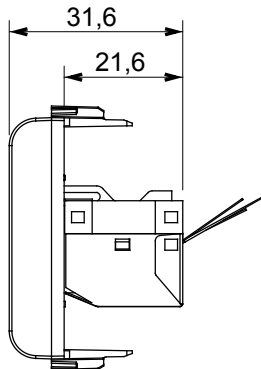

DIMENSIONAL