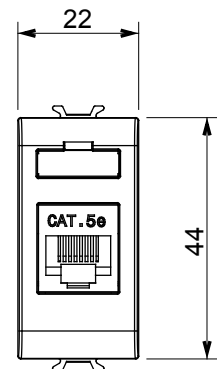

DIMENSIONAL