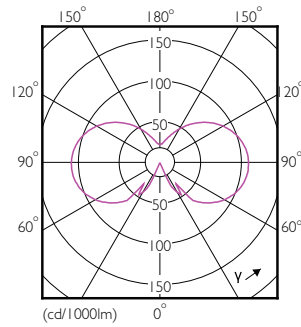

Light Distribution Diagram - CorePro LEDCandleND 2.2-25W BA35 E14 FRG