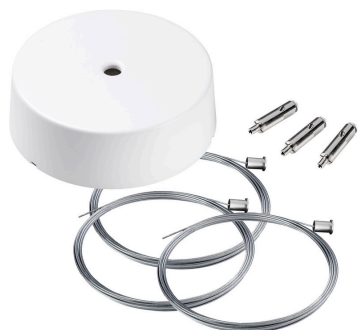

## NILO 800 STRAIGHT SUSPENSION KIT WHITE 2050650

### Features

- Nilo 800, additional suspension kit. 4m straight suspension wire, white ceiling rose.

### Product Overview

<b>Product name</b>	NILO 800 STRAIGHT SUSPENSION KIT WHITE
<b>Technology</b>	Accessory
<b>General application</b>	Hospitality, Museums & Galleries, Office, Retail
<b>ETIM Class</b>	EC002556
<b>Housing colour</b>	White
<b>Product EAN number</b>	5025768506507
<b>Warranty</b>	5 years