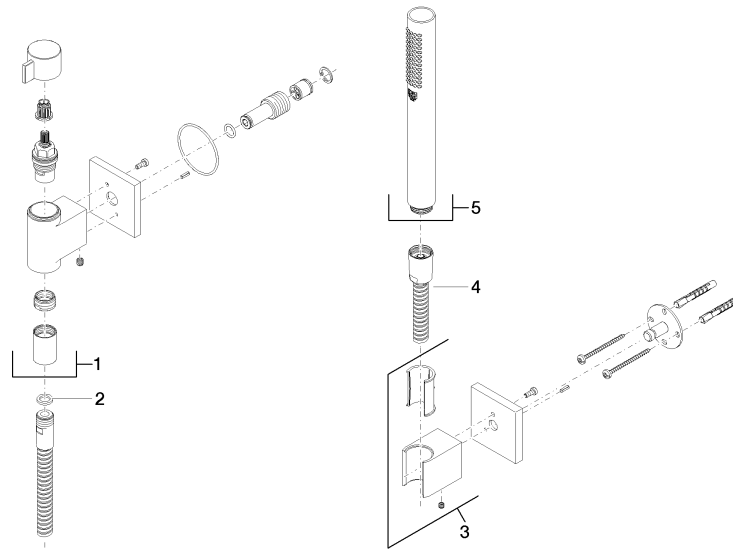

Technical data:

- rosette for wall elbow 60 x 60mm
- rosette for shower holder 60 x 60mm
- 1/2" wall elbow
- 3/8" shower outlet

Notes:

	Brushed Platinum	27 809 985-06
	Chrome	27 809 985-00
	Platinum	27 809 985-08
	Dark Chrome	27 809 985-19
	Brushed Light Gold (PVD)	27 809 985-27
	Brushed Durabronze (23kt Gold)	27 809 985-28
	Brushed Gold (PVD)	27 809 985-37
	Brushed Dark Brass (PVD)	27 809 985-39
	Brushed Bronze (PVD)	27 809 985-42
	Brushed Dark Bronze (PVD)	27 809 985-43
	Brushed Champagne (22kt Gold)	27 809 985-46
	Champagne (22kt Gold)	27 809 985-47
	Brushed Chrome	27 809 985-93
	Brushed Dark Platinum	27 809 985-99

Recommended miscellaneous

- Concealed wall elbow -** 35 085 970 90
- min. recess depth 90 mm
 - max. recess depth 163 mm

27 809 985 Product version up to 6/3/2020
mm [inches]

Flow rate chart

Codes & Standards

DIN 4109

EN 1717

ISO 3822

Scottish Water
Byelaws

UK Water Supply
Regulations

Ü-Zeichen

Hand shower set with individual rosettes with volume control - Brushed
Platinum

SERIES SPECIFIC

27 809 985 Product version up to 6/3/2020

Certificates and sustainability

WRAS_2207

Belgaqua_21-024-2 LGA_29

Belgaqua_25-344-2

27 809 985 Product version up to 6/3/2020

Spare parts list

No.	Item Number	Name	Quantity used	Delivery time
1	28 451 985-06	SYMETRICS Wall elbow with volume control - Brushed Platinum	1.00	-
Spare part can no longer be ordered, please order the replacement item				
5	28 019 979-06	Hand shower - Brushed Platinum	1.00	-
Spare part can no longer be ordered, please order the replacement item				
2	90 14 20 026 00 90	Washer 14 x 8 x 2 mm Centellen WS 3820 -	1.00	14
4	90 30 02 072 00-06	Metal shower hose 1/2" x 3/8" x 1250 mm - Brushed Stainless Steel / Platinum Matt	1.00	20
3	28 050 980-06	Wall bracket - Brushed Platinum	1.00	20