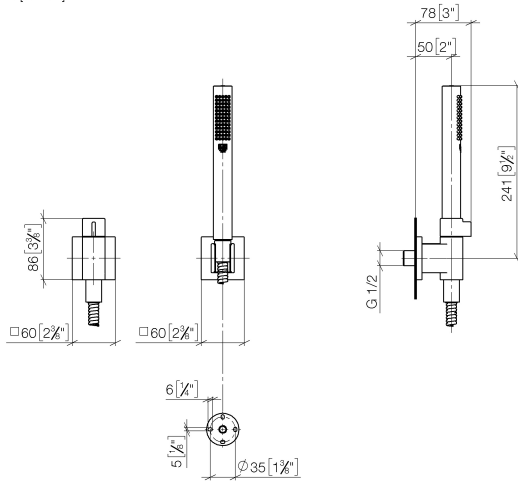

**Hand shower set with individual rosettes with volume control - Brushed
Platinum**

SERIES SPECIFIC

27 809 985 Product version up to 6/3/2020

- with volume control
- COMPACT RAIN, max. flow rate 15 l/min (at 3 bar)
- Function from: 5 l/min
- inherently safe from back flow
- with anti-scale system
- metal shower hose 1250mm with integrated anti-twist protection

Technical data:

- rosette for wall elbow 60 x 60mm
- rosette for shower holder 60 x 60mm
- 1/2" wall elbow
- 3/8" shower outlet

Notes:

	Brushed Platinum	27 809 985-06
	Chrome	27 809 985-00
	Platinum	27 809 985-08
	Dark Chrome	27 809 985-19
	Brushed Light Gold (PVD)	27 809 985-27
	Brushed Durabronze (23kt Gold)	27 809 985-28
	Brushed Gold (PVD)	27 809 985-37
	Brushed Dark Brass (PVD)	27 809 985-39
	Brushed Bronze (PVD)	27 809 985-42
	Brushed Dark Bronze (PVD)	27 809 985-43
	Brushed Champagne (22kt Gold)	27 809 985-46
	Champagne (22kt Gold)	27 809 985-47
	Brushed Chrome	27 809 985-93
	Brushed Dark Platinum	27 809 985-99

Recommended miscellaneous

- Concealed wall elbow -** 35 085 970 90
- min. recess depth 90 mm
 - max. recess depth 163 mm

27 809 985 Product version up to 6/3/2020
mm [inches]

Flow rate chart

Codes & Standards

27 809 985 Product version up to 6/3/2020

Certificates and sustainability

WRAS_2207

Belgaqua_21-024-2 LGA_29

Belgaqua_25-344-2

27 809 985 Product version up to 6/3/2020

Spare parts list

No.	Item Number	Name	Quantity used	Delivery time
1	28 451 985-06	SYMETRICS Wall elbow with volume control - Brushed Platinum	1.00	-
Spare part can no longer be ordered, please order the replacement item				
5	28 019 979-06	Hand shower - Brushed Platinum	1.00	-
Spare part can no longer be ordered, please order the replacement item				
2	90 14 20 026 00 90	Washer 14 x 8 x 2 mm Centellen WS 3820 -	1.00	14
4	90 30 02 072 00-06	Metal shower hose 1/2" x 3/8" x 1250 mm - Brushed Stainless Steel / Platinum Matt	1.00	20
3	28 050 980-06	Wall bracket - Brushed Platinum	1.00	20