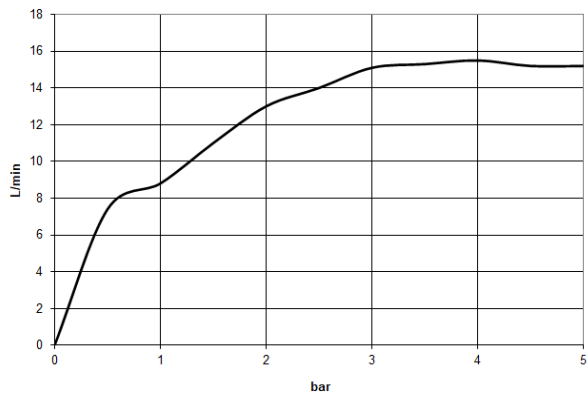

**Hand shower set with individual rosettes with volume control - Brushed
Platinum**

SERIES SPECIFIC

27 809 985 Product version up to 6/3/2020

- with volume control
- COMPACT RAIN, max. flow rate 15 l/min (at 3 bar)
- Function from: 5 l/min
- inherently safe from back flow
- with anti-scale system
- metal shower hose 1250mm with integrated anti-twist protection

Technical data:

- rosette for wall elbow 60 x 60mm
- rosette for shower holder 60 x 60mm
- 1/2" wall elbow
- 3/8" shower outlet

Notes:

	Brushed Platinum	27 809 985-06
	Chrome	27 809 985-00
	Platinum	27 809 985-08
	Dark Chrome	27 809 985-19
	Brushed Light Gold (PVD)	27 809 985-27
	Brushed Durabronze (23kt Gold)	27 809 985-28
	Brushed Gold (PVD)	27 809 985-37
	Brushed Dark Brass (PVD)	27 809 985-39
	Brushed Bronze (PVD)	27 809 985-42
	Brushed Dark Bronze (PVD)	27 809 985-43
	Brushed Champagne (22kt Gold)	27 809 985-46
	Champagne (22kt Gold)	27 809 985-47
	Brushed Chrome	27 809 985-93
	Brushed Dark Platinum	27 809 985-99

Recommended miscellaneous

- Concealed wall elbow -** 35 085 970 90
- min. recess depth 90 mm
 - max. recess depth 163 mm

27 809 985 Product version up to 6/3/2020
mm [inches]

Flow rate chart

Codes & Standards