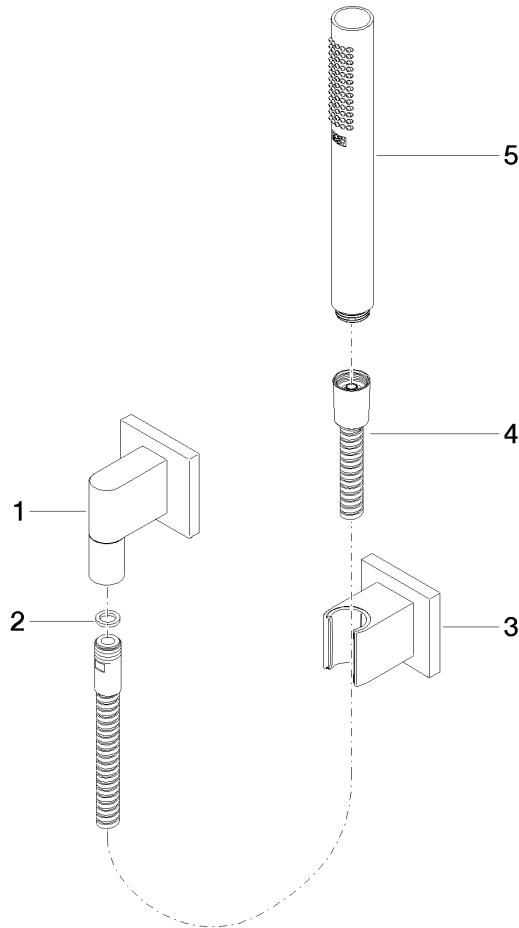

Technical data:

- rosette for shower holder 60 x 60mm
- rosette for wall elbow 60 x 60mm
- 1/2" wall elbow

Notes:

Intrinsic protection against back flow.

Recommended miscellaneous

Concealed wall elbow -

- min. recess depth 90 mm
- max. recess depth 163 mm

35 085 970 90

27 808 980 Product version up to 6/3/2020

mm [inches]

Flow rate chart

Codes & Standards

DIN 4109

EN 1717

ISO 3822

Scottish Water
Byelaws

UK Water Supply
Regulations

Ü-Zeichen

Hand shower set with individual rosettes - Brushed Durabrass (23kt Gold)

SERIES SPECIFIC

27 808 980 Product version up to 6/3/2020

Certificates and sustainability

LGA_29

Belgaqua_22_280_2 WRAS_2209

Spare parts list

No.	Item Number	Name	Quantity used	Delivery time
4	90 30 02 072 00-28	Metal shower hose 1/2" x 3/8" x 1250 mm - Brushed Durabron (23kt Gold)	1.00	40
1	28 450 980-28	Wall elbow - Brushed Durabron (23kt Gold)	1.00	40
3	28 050 980-28	Wall bracket - Brushed Durabron (23kt Gold)	1.00	40
2	90 14 20 026 00 90	Washer 14 x 8 x 2 mm Centellen WS 3820 -	1.00	14
5	90 12 11 140 40-28	Bar-type hand shower 15 l/min. - Brushed Durabron (23kt Gold)	1.00	-