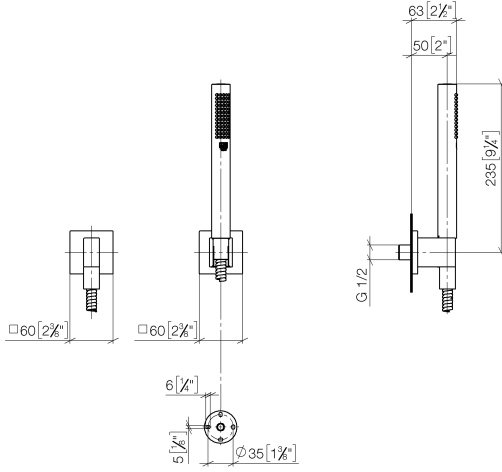

27 808 980 Product version up to 6/3/2020

- COMPACT RAIN, max. flow rate 15 l/min (at 3 bar)
- 3/8" shower outlet
- metal shower hose 1250mm with integrated anti-twist protection
- with anti-scale system

Technical data:

- rosette for shower holder 60 x 60mm
- rosette for wall elbow 60 x 60mm
- 1/2" wall elbow

Notes:

Intrinsic protection against back flow.

Recommended miscellaneous

Concealed wall elbow -

- min. recess depth 90 mm
- max. recess depth 163 mm

35 085 970 90

27 808 980 Product version up to 6/3/2020

mm [inches]

Flow rate chart

Codes & Standards

DIN 4109

EN 1717

ISO 3822

LGA_29

Belgaqua_22_280_2 WRAS_2209

Spare parts list

No.	Item Number	Name	Quantity used	Delivery time
4	90 30 02 072 00-28	Metal shower hose 1/2" x 3/8" x 1250 mm - Brushed Durabron (23kt Gold)	1.00	40
1	28 450 980-28	Wall elbow - Brushed Durabron (23kt Gold)	1.00	40
3	28 050 980-28	Wall bracket - Brushed Durabron (23kt Gold)	1.00	40
2	90 14 20 026 00 90	Washer 14 x 8 x 2 mm Centellen WS 3820 -	1.00	14
5	90 12 11 140 40-28	Bar-type hand shower 15 l/min. - Brushed Durabron (23kt Gold)	1.00	-