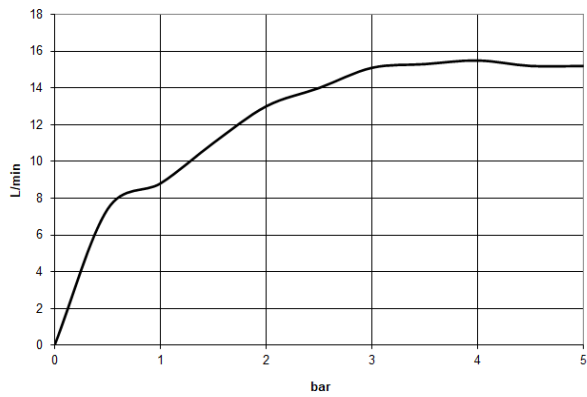

27 808 980 Product version up to 6/3/2020

- COMPACT RAIN, max. flow rate 15 l/min (at 3 bar)
- 3/8" shower outlet
- metal shower hose 1250mm with integrated anti-twist protection
- with anti-scale system

Technical data:

- rosette for shower holder 60 x 60mm
- rosette for wall elbow 60 x 60mm
- 1/2" wall elbow

Notes:

Intrinsic protection against back flow.

Recommended miscellaneous

Concealed wall elbow -

- min. recess depth 90 mm
- max. recess depth 163 mm

35 085 970 90

27 808 980 Product version up to 6/3/2020

mm [inches]

Flow rate chart

Codes & Standards

DIN 4109

EN 1717

ISO 3822