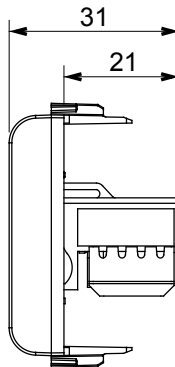

DIMENSIONAL