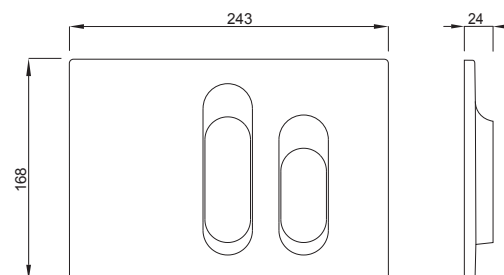

DURA

Article number:

634694

EAN-Code:

3838912039514

Discover the ideal flushing plates for mechanical activation, available in a diverse array of designs, colors, materials, and shapes. Elevate your comfort and satisfaction with this curated selection, tailored to meet your unique preferences and needs.

INSTALLATION METHOD

For installation on concealed flushing cisterns

PROPERTIES

Material: high quality plastic

Dual flushing

Color: bright chrome

For 189 concealed cisterns

For 198 concealed cisterns

SPECIAL FEATURES

Easy installation and service

PRODUCT CONTAINS

Complete fixing material

PACKING

Carton: 4 Pcs

OTHER AVAILABLE OPTIONS: