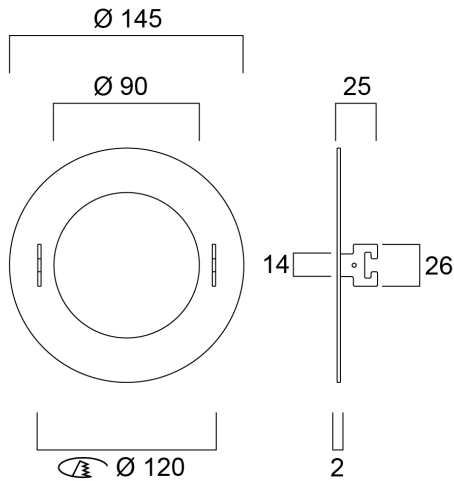

Adapting Ring RAL9010 90/120/145 0030460

Technical drawings

Data table

GENERAL DATA

Product name	Adapting Ring RAL9010 90/120/145
Technology	Accessory
Mount	Ceiling recessed mounting
E-number FI	4278411
Warranty	3 years

ELECTRICAL DATA

Control gear required	No

PHYSICAL DATA

Housing colour	RAL 9010 - Pure white
IP rating	IP20
IK rating	IK02
Weight (kg)	0.18