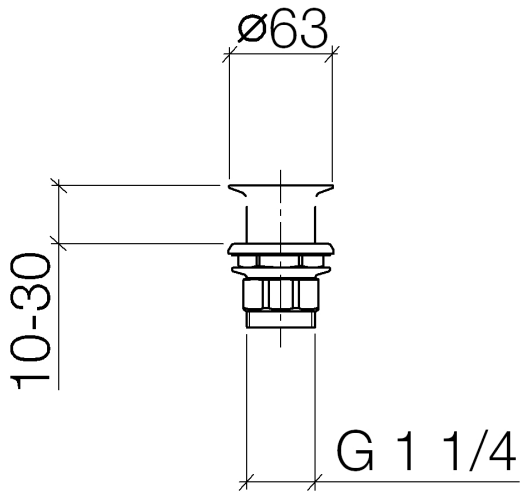

10 110 970 Product version from 10/1/2023

	Brushed Platinum	10 110 970-06
	Chrome	10 110 970-00
	Platinum	10 110 970-08
	Durabrand (23kt Gold)	10 110 970-09
	Dark Chrome	10 110 970-19
	Light Gold (PVD)	10 110 970-26
	Brushed Light Gold (PVD)	10 110 970-27
	Brushed Durabrand (23kt Gold)	10 110 970-28
	Matte Black	10 110 970-33
	Brushed Gold (PVD)	10 110 970-37
	Brushed Dark Brass (PVD)	10 110 970-39
	Brushed Bronze (PVD)	10 110 970-42
	Brushed Dark Bronze (PVD)	10 110 970-43
	Brushed Champagne (22kt Gold)	10 110 970-46
	Champagne (22kt Gold)	10 110 970-47
	Brushed Chrome	10 110 970-93
	Brushed Dark Platinum	10 110 970-99

Grated waste 1 1/4" - Brushed Platinum

SERIES-VARIOUS

10 110 970 Product version from 10/1/2023

Only suitable for sinks without an overflow.

10 110 970 Product version from 10/1/2023

10 110 970 Product version from 10/1/2023

Parts for other finishes can be found here: [Chrome](#)

Spare parts list

No.	Item Number	Name	Quantity used	Delivery time
3	09 14 03 025 90	Washer Profile seal Ø 64 x 6 mm -	1.00	14
4	09 23 10 017 90	Mounting with collar Screw connection 1 1/4" -	1.00	-
Spare part can no longer be ordered, please order the replacement item				
2	09 14 05 039 90	Washer 43,5 x 62 x 6 mm -	1.00	14
1	09 11 01 025-06	Cup for pop-up waste 1 1/4" - Brushed Platinum	1.00	-
Spare part can no longer be ordered, please order the replacement item				
5	09 23 10 020-06	Mounting Ø 60 x 36,5 mm - Brushed Platinum	1.00	-
Spare part can no longer be ordered, please order the replacement item				