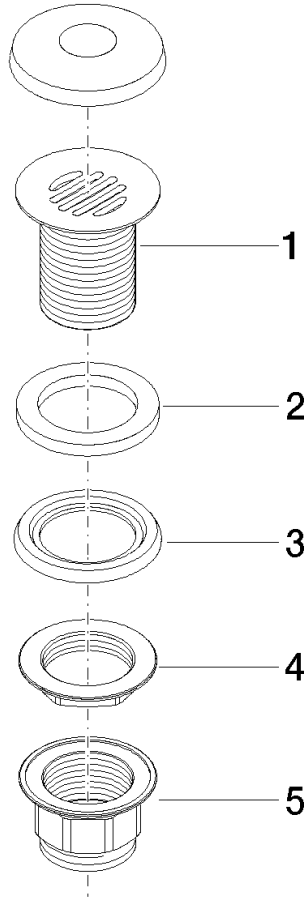

10 110 970 Product version from 10/1/2023

	Brushed Platinum	10 110 970-06
	Chrome	10 110 970-00
	Platinum	10 110 970-08
	Durabrand (23kt Gold)	10 110 970-09
	Dark Chrome	10 110 970-19
	Light Gold (PVD)	10 110 970-26
	Brushed Light Gold (PVD)	10 110 970-27
	Brushed Durabrand (23kt Gold)	10 110 970-28
	Matte Black	10 110 970-33
	Brushed Gold (PVD)	10 110 970-37
	Brushed Dark Brass (PVD)	10 110 970-39
	Brushed Bronze (PVD)	10 110 970-42
	Brushed Dark Bronze (PVD)	10 110 970-43
	Brushed Champagne (22kt Gold)	10 110 970-46
	Champagne (22kt Gold)	10 110 970-47
	Brushed Chrome	10 110 970-93
	Brushed Dark Platinum	10 110 970-99

Grated waste 1 1/4" - Brushed Platinum

SERIES-VARIOUS

10 110 970 Product version from 10/1/2023

Only suitable for sinks without an overflow.

10 110 970 Product version from 10/1/2023

10 110 970 Product version from 10/1/2023

Parts for other finishes can be found here: [Chrome](#)

Spare parts list

No.	Item Number	Name	Quantity used	Delivery time
3	09 14 03 025 90	Washer Profile seal Ø 64 x 6 mm -	1.00	14
4	09 23 10 017 90	Mounting with collar Screw connection 1 1/4" -	1.00	-
Spare part can no longer be ordered, please order the replacement item				
2	09 14 05 039 90	Washer 43,5 x 62 x 6 mm -	1.00	14
1	09 11 01 025-06	Cup for pop-up waste 1 1/4" - Brushed Platinum	1.00	-
Spare part can no longer be ordered, please order the replacement item				
5	09 23 10 020-06	Mounting Ø 60 x 36,5 mm - Brushed Platinum	1.00	-
Spare part can no longer be ordered, please order the replacement item				