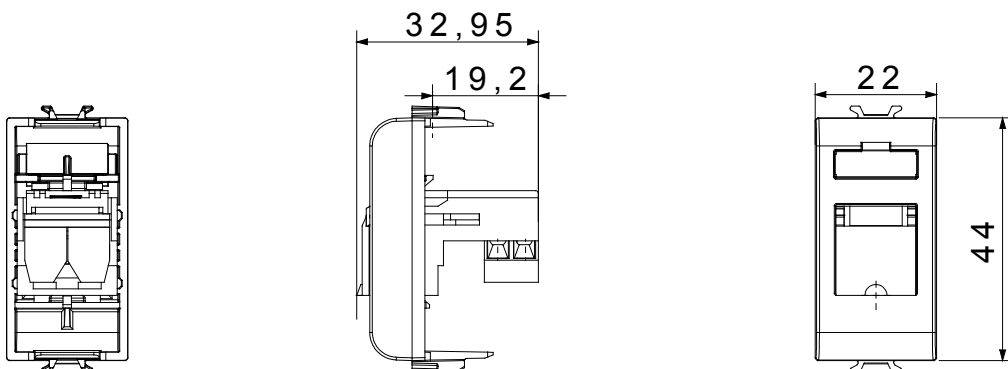

Wide range of control devices, sockets for power supply (conforming to national and international standards) signal pick-up, climate control, comfort management, technical alarm signalling and emergency lighting management. The ChoruSmart modular devices are available in five colours, glossy white, satin white, natural beige, satin black and lacquered titanium and in various sizes from 1/2, 1, 2 and 3 modules. Thanks to the mounting supports for rectangular, square and round boxes, endless combinations can be created with the ChoruSmart range of plates.

Category	Telephone socket-outlet	Description	RJ11
Colour	Satin white	Connection	Screw-on terminals
No. modules	1	Electrocod	3720
Material	Technopolymer		

### DIMENSIONAL