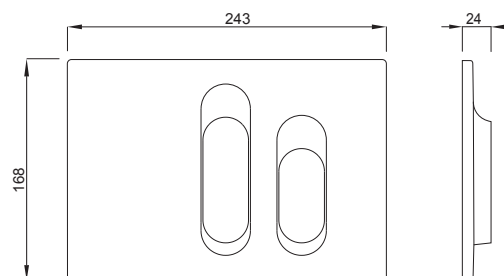

DURA

Article number:

634684

EAN-Code:

3838912039408

Discover the ideal flushing plates for mechanical activation, available in a diverse array of designs, colors, materials, and shapes. Elevate your comfort and satisfaction with this curated selection, tailored to meet your unique preferences and needs.

INSTALLATION METHOD

For installation on concealed flushing cisterns

PROPERTIES

Material: high quality plastic

Dual flushing

Color: white

For 189 concealed cisterns

For 198 concealed cisterns

SPECIAL FEATURES

Easy installation and service

PRODUCT CONTAINS

Complete fixing material

PACKING

Carton: 4 Pcs

OTHER AVAILABLE OPTIONS: