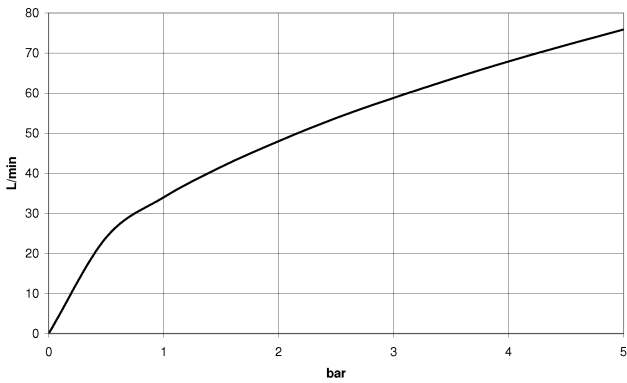

28 450 370 Product version up to 7/6/2018

- 1/2" shower outlet
- rosette Ø 60 mm
- 1/2" connection
- WRAS

Intrinsic protection against back flow.

	Brushed Dark Platinum	28 450 370-99
	Chrome	28 450 370-00
	Brushed Platinum	28 450 370-06
	Platinum	28 450 370-08
	Durabass (23kt Gold)	28 450 370-09
	Brushed Durabass (23kt Gold)	28 450 370-28
	Brushed Dark Brass (PVD)	28 450 370-39
	Brushed Bronze (PVD)	28 450 370-42

Recommended miscellaneous

Concealed wall elbow - 35 085 970 90

- min. recess depth 90 mm
- max. recess depth 163 mm

28 450 370 Product version up to 7/6/2018

Flow rate chart

Codes & Standards

EN 1717

Scottish Water
Byelaws

UK Water Supply
Regulations

MADISON Wall elbow - Brushed Dark Platinum

MADISON

28 450 370 Product version up to 7/6/2018

Certificates and sustainability

Belgaqua_21-381-2 WRAS_240502

Spare parts list

No.	Item Number	Name	Quantity used	Delivery time
2	90 14 10 026 00 90	O-Ring 20,5 x 3,5 mm -	1.00	14
3	09 11 03 021-99	Connection 93,5 x 42,5 x 21 mm - Brushed Dark Platinum	1.00	40
1	09 27 37 003-99	Rosette Ø 60,6 x 17,3 mm - Brushed Dark Platinum	1.00	40
4	90 23 01 040 00 90	Back-flow preventer Check valve cartridge, DW15 -	1.00	14