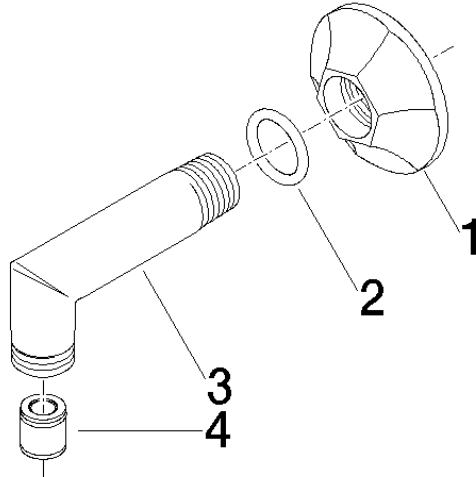

28 450 370 Product version up to 7/6/2018

- 1/2" shower outlet
- rosette Ø 60 mm
- 1/2" connection
- WRAS

Intrinsic protection against back flow.

	Brushed Dark Platinum	28 450 370-99
	Chrome	28 450 370-00
	Brushed Platinum	28 450 370-06
	Platinum	28 450 370-08
	Durabass (23kt Gold)	28 450 370-09
	Brushed Durabass (23kt Gold)	28 450 370-28
	Brushed Dark Brass (PVD)	28 450 370-39
	Brushed Bronze (PVD)	28 450 370-42

Recommended miscellaneous

Concealed wall elbow - 35 085 970 90

- min. recess depth 90 mm
- max. recess depth 163 mm

28 450 370 Product version up to 7/6/2018

Flow rate chart

Codes & Standards

EN 1717

Scottish Water
Byelaws

UK Water Supply
Regulations

MADISON Wall elbow - Brushed Dark Platinum

MADISON

28 450 370 Product version up to 7/6/2018

Certificates and sustainability

Belgaqua_21-381-2 WRAS_240502

Spare parts list

No.	Item Number	Name	Quantity used	Delivery time
2	90 14 10 026 00 90	O-Ring 20,5 x 3,5 mm -	1.00	14
3	09 11 03 021-99	Connection 93,5 x 42,5 x 21 mm - Brushed Dark Platinum	1.00	40
1	09 27 37 003-99	Rosette Ø 60,6 x 17,3 mm - Brushed Dark Platinum	1.00	40
4	90 23 01 040 00 90	Back-flow preventer Check valve cartridge, DW15 -	1.00	14