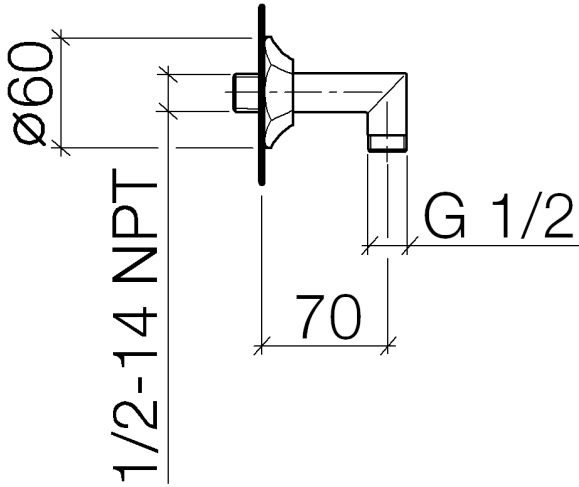

28 450 370 Product version up to 7/6/2018

- 1/2" shower outlet
- rosette Ø 60 mm
- 1/2" connection
- WRAS

Intrinsic protection against back flow.

	Brushed Dark Platinum	28 450 370-99
	Chrome	28 450 370-00
	Brushed Platinum	28 450 370-06
	Platinum	28 450 370-08
	Durabass (23kt Gold)	28 450 370-09
	Brushed Durabass (23kt Gold)	28 450 370-28
	Brushed Dark Brass (PVD)	28 450 370-39
	Brushed Bronze (PVD)	28 450 370-42

Recommended miscellaneous

Concealed wall elbow - 35 085 970 90

- min. recess depth 90 mm
- max. recess depth 163 mm

28 450 370 Product version up to 7/6/2018

Flow rate chart

Codes & Standards

EN 1717

Scottish Water
Byelaws

UK Water Supply
Regulations

MADISON Wall elbow - Brushed Dark Platinum

MADISON

28 450 370 Product version up to 7/6/2018

Certificates and sustainability

Belgaqua_21-381-2 WRAS_240502

Spare parts list

No.	Item Number	Name	Quantity used	Delivery time
2	90 14 10 026 00 90	O-Ring 20,5 x 3,5 mm -	1.00	14
3	09 11 03 021-99	Connection 93,5 x 42,5 x 21 mm - Brushed Dark Platinum	1.00	40
1	09 27 37 003-99	Rosette Ø 60,6 x 17,3 mm - Brushed Dark Platinum	1.00	40
4	90 23 01 040 00 90	Back-flow preventer Check valve cartridge, DW15 -	1.00	14