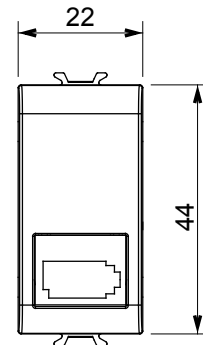

Wide range of control devices, sockets for power supply (conforming to national and international standards) signal pick-up, climate control, comfort management, technical alarm signalling and emergency lighting management. The ChoruSmart modular devices are available in five colours, glossy white, satin white, natural beige, satin black and lacquered titanium and in various sizes from 1/2, 1, 2 and 3 modules. Thanks to the mounting supports for rectangular, square and round boxes, endless combinations can be created with the ChoruSmart range of plates.

Category	Telephone socket-outlet	Description	6 contacts
Colour	Satin white	Standard	British
Connection	Screw-on terminals	No. modules	1
Electrocod	3721	Material	Technopolymer

DIMENSIONAL

STANDARDS/APPROVALS