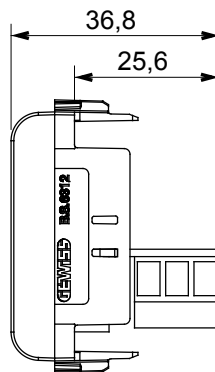

Wide range of control devices, sockets for power supply (conforming to national and international standards) signal pick-up, climate control, comfort management, technical alarm signalling and emergency lighting management. The ChoruSmart modular devices are available in five colours, glossy white, satin white, natural beige, satin black and lacquered titanium and in various sizes from 1/2, 1, 2 and 3 modules. Thanks to the mounting supports for rectangular, square and round boxes, endless combinations can be created with the ChoruSmart range of plates.

Category	Telephone socket-outlet	Description	6 contacts
Colour	Satin white	Standard	British
Connection	Screw-on terminals	No. modules	1
Electrocod	3721	Material	Technopolymer

DIMENSIONAL

STANDARDS/APPROVALS