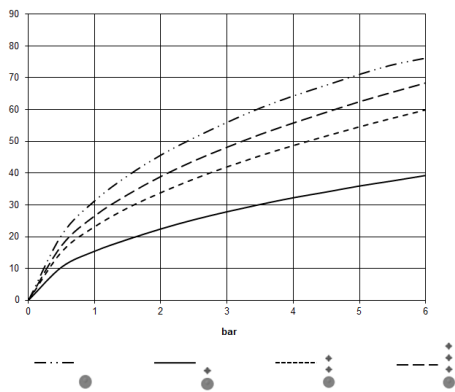

Flow rate chart

Codes & Standards

DIN 4109

EN 1111

ISO 3822

Scottish Water
Byelaws

UK Water Supply
Regulations

Ü-Zeichen