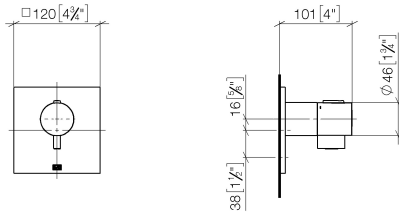

Required miscellaneous

xTOOL Concealed thermostat module without volume control - 35 503 970 90
 •min. recess depth 95 mm
 •max. recess depth 160 mm

Required miscellaneous

xGRID Installation track 555 mm - 12 360 970 90

Recommended miscellaneous

xGRID Attachment set for integrating in the dry wall construction - 12 340 970 90

xTOOL Concealed thermostat without volume control 3/4" - Brushed Dark Platinum

SERIES SPECIFIC

36 503 985 Product version up to 12/31/2021
mm [inches]