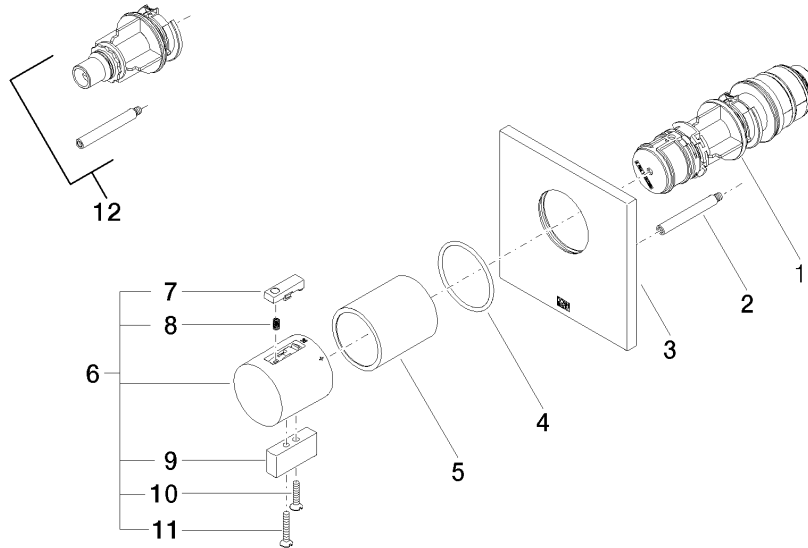

LGA_29

EPD-DOR-20230287

-IBA1-EN

Environmental.prod

uct-declarat

36 503 985 Product version up to 12/31/2021

Spare parts list

No.	Item Number	Name	Quantity used	Delivery time
11	09 30 30 160-99	Mounting Countersunk screw with slot M4 x 25 mm - Brushed Dark Platinum	1.00	40
6	04 17 33 006 00-99	Handle for thermostat 48 x 50 x 46 mm - Brushed Dark Platinum	1.00	-
Spare part can no longer be ordered, please order the replacement item				
90173301800-99		Handle Thermostat Ø48mm - Brushed Dark Platinum		
2	90 31 09 095 00 90	Rod -	1.00	14
4	90 14 10 049 00 90	O-Ring 45,69 x 2,62 mm -	1.00	14
1	90 15 02 063 00 90	Thermostat cartridge with control unit Ø 44 x 147 mm -	1.00	14
12	12 178 970 90	Extension 46 mm -	1.00	14
9	09 20 33 006-99	Handle Ø 58 x 23 mm - Brushed Dark Platinum	1.00	40
7	90 21 33 011 00-13	Repair kit for thermostat handle - black	1.00	14
5	90 21 02 112 00-99	Sleeve - Brushed Dark Platinum	1.00	40
3	09 11 02 196-99	xTOOL Rosette 120 x 120 x 8,5 mm - Brushed Dark Platinum	1.00	-
Spare part can no longer be ordered, please order the replacement item				
091102533-99		Cover for xTOOL - Brushed Dark Platinum		
8	90 16 02 027 00 90	Spring Ø 4,5 x 7,5 mm -	1.00	14
10	09 30 30 159-99	Mounting Countersunk screw with slot M4 x 20 mm - Brushed Dark Platinum	1.00	40