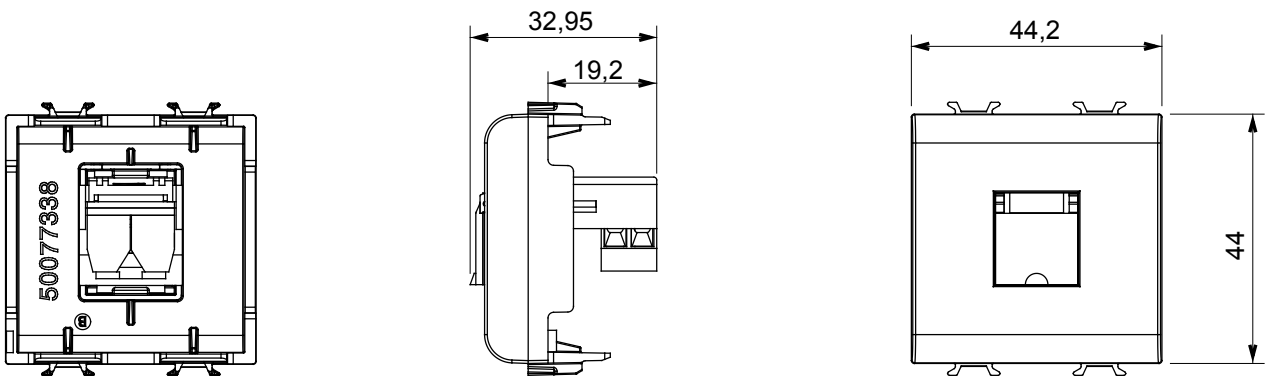

Wide range of control devices, sockets for power supply (conforming to national and international standards) signal pick-up, climate control, comfort management, technical alarm signalling and emergency lighting management. The ChoruSmart modular devices are available in five colours, glossy white, satin white, natural beige, satin black and lacquered titanium and in various sizes from 1/2, 1, 2 and 3 modules. Thanks to the mounting supports for rectangular, square and round boxes, endless combinations can be created with the ChoruSmart range of plates.

Category	Telephone socket-outlet	Description	RJ11
Colour	Satin white	Connection	Screw-on terminals
No. modules	2	Electrocod	3721
Material	Technopolymer		

DIMENSIONAL

STANDARDS/APPROVALS