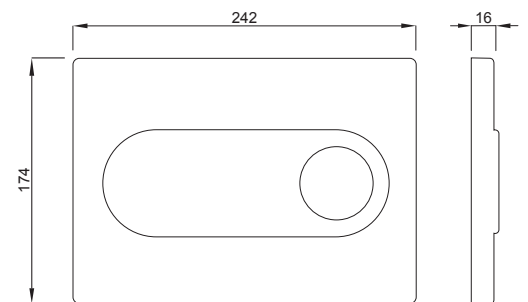

CIRCLE

Article number:
256720

EAN-Code:
3838912027511

Discover the ideal flushing plates for mechanical activation, available in a diverse array of designs, colors, materials, and shapes. Elevate your comfort and satisfaction with this curated selection, tailored to meet your unique preferences and needs.

INSTALLATION METHOD

For installation on concealed flushing cisterns

PROPERTIES

Material: glass

Dual flushing

Color: white

For 189 concealed cisterns

For 198 concealed cisterns

SPECIAL FEATURES

Easy installation and service

PRODUCT CONTAINS

Complete fixing material

PACKING

Carton: 4 Pcs

OTHER AVAILABLE OPTIONS: