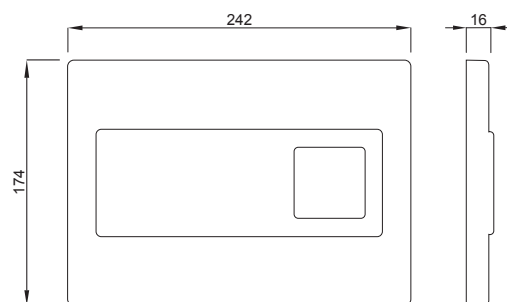

CARO

Article number:
256717

EAN-Code:
3838912024329

Discover the ideal flushing plates for mechanical activation, available in a diverse array of designs, colors, materials, and shapes. Elevate your comfort and satisfaction with this curated selection, tailored to meet your unique preferences and needs.

INSTALLATION METHOD

For installation on concealed flushing cisterns

PROPERTIES

Material: high quality plastic

Dual flushing

Color: white

For 189 concealed cisterns

For 198 concealed cisterns

SPECIAL FEATURES

Easy installation and service

PRODUCT CONTAINS

Complete fixing material

PACKING

Carton: 4 Pcs

OTHER AVAILABLE OPTIONS: