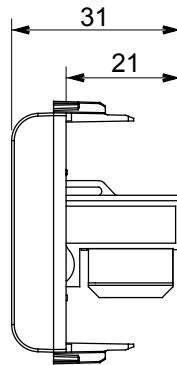

Wide range of control devices, sockets for power supply (conforming to national and international standards) signal pick-up, climate control, comfort management, technical alarm signalling and emergency lighting management. The ChoruSmart modular devices are available in five colours, glossy white, satin white, natural beige, satin black and lacquered titanium and in various sizes from 1/2, 1, 2 and 3 modules. Thanks to the mounting supports for rectangular, square and round boxes, endless combinations can be created with the ChoruSmart range of plates.

Category	Data socket	Description	RJ45
Colour	Satin white	Use category	5e
Cables	UTP	Connection	Toolless
Number pairs	4	Standard	EN 60603-7-2
No. modules	1	Electrocod	3722
Material	Technopolymer		

DIMENSIONAL