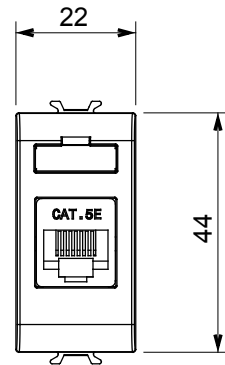

Wide range of control devices, sockets for power supply (conforming to national and international standards) signal pick-up, climate control, comfort management, technical alarm signalling and emergency lighting management. The ChoruSmart modular devices are available in five colours, glossy white, satin white, natural beige, satin black and lacquered titanium and in various sizes from 1/2, 1, 2 and 3 modules. Thanks to the mounting supports for rectangular, square and round boxes, endless combinations can be created with the ChoruSmart range of plates.

Category	Data socket	Description	RJ45
Colour	Satin white	Use category	5e
Cables	UTP	Connection	Toolless
Number pairs	4	Standard	EN 60603-7-2
No. modules	1	Electrocod	3722
Material	Technopolymer		

DIMENSIONAL