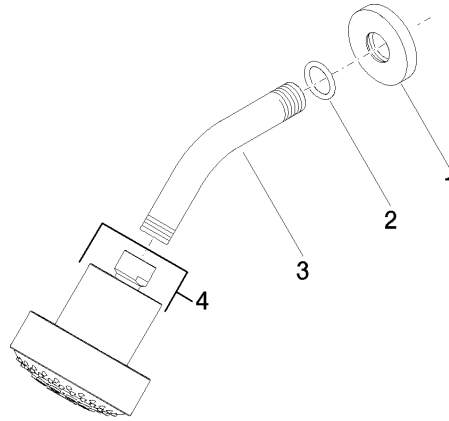

28 508 979 Product version from 6/1/2024

- spray head Ø 92mm
- Three settings: COMPACT RAIN, COMPACT SOFT FLOW, COMPACT AQUAPRESSURE FLOW, max. flow rate 9 l/min (at 3 bar)
- Function from: 7 l/min
- with anti-scale system

Technical data:

- 200-mm projection
- ball-joint pivotable through 30°
- rosette Ø 55 mm
- 1/2" connection

Notes:

	Chrome	28 508 979-00
	Brushed Platinum	28 508 979-06
	Platinum	28 508 979-08
	Dark Chrome	28 508 979-19
	Light Gold (PVD)	28 508 979-26
	Brushed Light Gold (PVD)	28 508 979-27
	Brushed Durabrass (23kt Gold)	28 508 979-28
	Matte Black	28 508 979-33
	Brushed Gold (PVD)	28 508 979-37
	Brushed Dark Brass (PVD)	28 508 979-39
	Brushed Bronze (PVD)	28 508 979-42
	Brushed Dark Bronze (PVD)	28 508 979-43
	Brushed Champagne (22kt Gold)	28 508 979-46
	Champagne (22kt Gold)	28 508 979-47
	Brushed Chrome	28 508 979-93
	Brushed Dark Platinum	28 508 979-99

Recommended miscellaneous

- Concealed wall elbow -** 35 085 970 90
- min. recess depth 90 mm
 - max. recess depth 163 mm

28 508 979 Product version from 6/1/2024

mm [inches]

Flow rate chart

Spare parts list

No.	Item Number	Name	Quantity used	Delivery time
4	04 12 11 110 00-00	Spray Overhead shower 93 x 113 x 100 mm - Chrome	1.00	20
3	09 11 03 011-00	Connection 140 x 65 x 21 mm - Chrome	1.00	20
1	09 27 22 003-00	Rosette Ø 55 x Ø 22 x 9 mm - Chrome	1.00	20
2	90 14 10 026 00 90	O-Ring 20,5 x 3,5 mm -	1.00	14