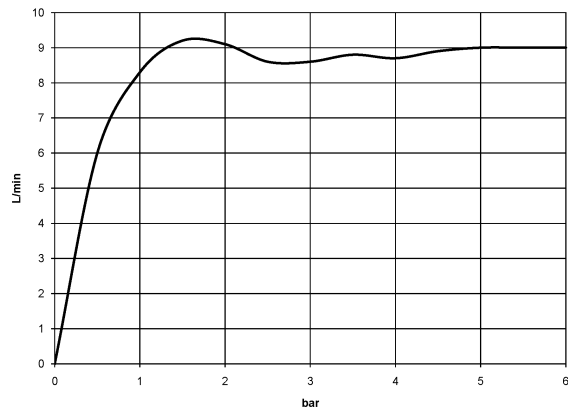

28 508 979 Product version from 6/1/2024

- spray head Ø 92mm
- Three settings: COMPACT RAIN, COMPACT SOFT FLOW, COMPACT AQUAPRESSURE FLOW, max. flow rate 9 l/min (at 3 bar)
- Function from: 7 l/min
- with anti-scale system

Technical data:

- 200-mm projection
- ball-joint pivotable through 30°
- rosette Ø 55 mm
- 1/2" connection

Notes:

	Chrome	28 508 979-00
	Brushed Platinum	28 508 979-06
	Platinum	28 508 979-08
	Dark Chrome	28 508 979-19
	Light Gold (PVD)	28 508 979-26
	Brushed Light Gold (PVD)	28 508 979-27
	Brushed Durabrass (23kt Gold)	28 508 979-28
	Matte Black	28 508 979-33
	Brushed Gold (PVD)	28 508 979-37
	Brushed Dark Brass (PVD)	28 508 979-39
	Brushed Bronze (PVD)	28 508 979-42
	Brushed Dark Bronze (PVD)	28 508 979-43
	Brushed Champagne (22kt Gold)	28 508 979-46
	Champagne (22kt Gold)	28 508 979-47
	Brushed Chrome	28 508 979-93
	Brushed Dark Platinum	28 508 979-99

Recommended miscellaneous

- Concealed wall elbow -** 35 085 970 90
- min. recess depth 90 mm
 - max. recess depth 163 mm

28 508 979 Product version from 6/1/2024

mm [inches]

Flow rate chart

Spare parts list

No.	Item Number	Name	Quantity used	Delivery time
4	04 12 11 110 00-00	Spray Overhead shower 93 x 113 x 100 mm - Chrome	1.00	20
3	09 11 03 011-00	Connection 140 x 65 x 21 mm - Chrome	1.00	20
1	09 27 22 003-00	Rosette Ø 55 x Ø 22 x 9 mm - Chrome	1.00	20
2	90 14 10 026 00 90	O-Ring 20,5 x 3,5 mm -	1.00	14