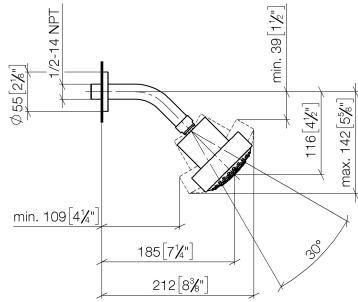

28 508 979 Product version from 6/1/2024

- spray head Ø 92mm
- Three settings: COMPACT RAIN, COMPACT SOFT FLOW, COMPACT AQUAPRESSURE FLOW, max. flow rate 9 l/min (at 3 bar)
- Function from: 7 l/min
- with anti-scale system

Technical data:

- 200-mm projection
- ball-joint pivotable through 30°
- rosette Ø 55 mm
- 1/2" connection

Notes:

	Chrome	28 508 979-00
	Brushed Platinum	28 508 979-06
	Platinum	28 508 979-08
	Dark Chrome	28 508 979-19
	Light Gold (PVD)	28 508 979-26
	Brushed Light Gold (PVD)	28 508 979-27
	Brushed Durabrass (23kt Gold)	28 508 979-28
	Matte Black	28 508 979-33
	Brushed Gold (PVD)	28 508 979-37
	Brushed Dark Brass (PVD)	28 508 979-39
	Brushed Bronze (PVD)	28 508 979-42
	Brushed Dark Bronze (PVD)	28 508 979-43
	Brushed Champagne (22kt Gold)	28 508 979-46
	Champagne (22kt Gold)	28 508 979-47
	Brushed Chrome	28 508 979-93
	Brushed Dark Platinum	28 508 979-99

Recommended miscellaneous

- Concealed wall elbow -** 35 085 970 90
- min. recess depth 90 mm
 - max. recess depth 163 mm

28 508 979 Product version from 6/1/2024

mm [inches]

Flow rate chart

Spare parts list

No.	Item Number	Name	Quantity used	Delivery time
4	04 12 11 110 00-00	Spray Overhead shower 93 x 113 x 100 mm - Chrome	1.00	20
3	09 11 03 011-00	Connection 140 x 65 x 21 mm - Chrome	1.00	20
1	09 27 22 003-00	Rosette Ø 55 x Ø 22 x 9 mm - Chrome	1.00	20
2	90 14 10 026 00 90	O-Ring 20,5 x 3,5 mm -	1.00	14