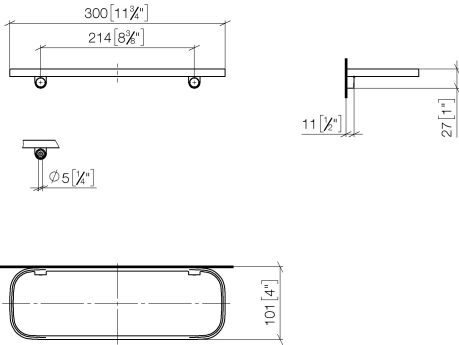

83 482 970 Product version from 10/1/2023

- width 300mm
- height 26 mm
- 100mm projection
- without grid element

	Brushed Durabrass (23kt Gold)	83 482 970-28
	Chrome	83 482 970-00
	Brushed Platinum	83 482 970-06
	Platinum	83 482 970-08
	Dark Chrome	83 482 970-19
	Light Gold (PVD)	83 482 970-26
	Brushed Light Gold (PVD)	83 482 970-27
	Matte Black	83 482 970-33
	Brushed Gold (PVD)	83 482 970-37
	Brushed Dark Brass (PVD)	83 482 970-39
	Brushed Bronze (PVD)	83 482 970-42
	Brushed Dark Bronze (PVD)	83 482 970-43
	Brushed Champagne (22kt Gold)	83 482 970-46
	Champagne (22kt Gold)	83 482 970-47
	Brushed Chrome	83 482 970-93
	Brushed Dark Platinum	83 482 970-99

Required miscellaneous

Grid element - Taupe	82 482 970-53
•plastic grid elements	

83 482 970 Product version from 10/1/2023

mm [inches]

83 482 970 Product version from 10/1/2023

Parts for other finishes can be found here: [Chrome](#)

Spare parts list

No.	Item Number	Name	Quantity used	Delivery time
3	08 17 97 578-28	Holder for soap tray 300 x 26,5 x 101 mm - Brushed Durabron (23kt Gold)	1.00	40
2	05 30 31 002 00 90	Mounting Bolt Round head 4,5 x 40 mm -	1.00	14
1	90 30 30 520 00-28	Cover for screw Mirror screw Ø 12 x 8 mm - Brushed Durabron (23kt Gold)	1.00	40