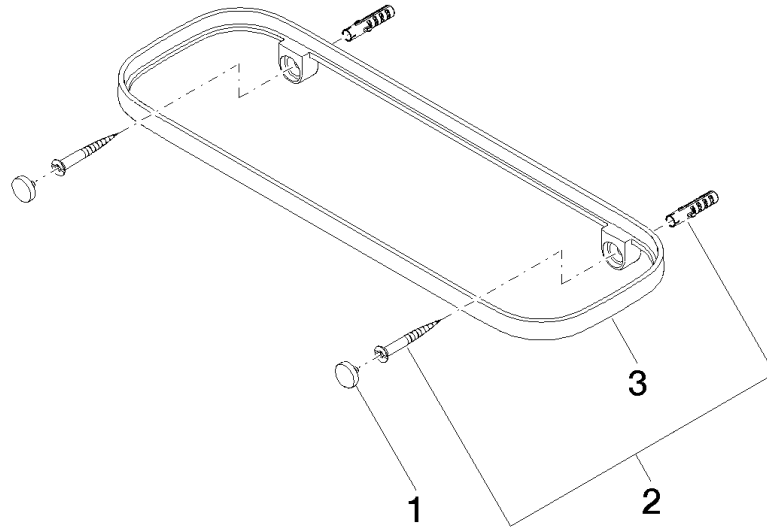

83 482 970 Product version from 10/1/2023

- width 300mm
- height 26 mm
- 100mm projection
- without grid element

	Brushed Durabrass (23kt Gold)	83 482 970-28
	Chrome	83 482 970-00
	Brushed Platinum	83 482 970-06
	Platinum	83 482 970-08
	Dark Chrome	83 482 970-19
	Light Gold (PVD)	83 482 970-26
	Brushed Light Gold (PVD)	83 482 970-27
	Matte Black	83 482 970-33
	Brushed Gold (PVD)	83 482 970-37
	Brushed Dark Brass (PVD)	83 482 970-39
	Brushed Bronze (PVD)	83 482 970-42
	Brushed Dark Bronze (PVD)	83 482 970-43
	Brushed Champagne (22kt Gold)	83 482 970-46
	Champagne (22kt Gold)	83 482 970-47
	Brushed Chrome	83 482 970-93
	Brushed Dark Platinum	83 482 970-99

Required miscellaneous

Grid element - Taupe	82 482 970-53
•plastic grid elements	

83 482 970 Product version from 10/1/2023

mm [inches]

83 482 970 Product version from 10/1/2023

Parts for other finishes can be found here: [Chrome](#)

Spare parts list

No.	Item Number	Name	Quantity used	Delivery time
3	08 17 97 578-28	Holder for soap tray 300 x 26,5 x 101 mm - Brushed Durabron (23kt Gold)	1.00	40
2	05 30 31 002 00 90	Mounting Bolt Round head 4,5 x 40 mm -	1.00	14
1	90 30 30 520 00-28	Cover for screw Mirror screw Ø 12 x 8 mm - Brushed Durabron (23kt Gold)	1.00	40