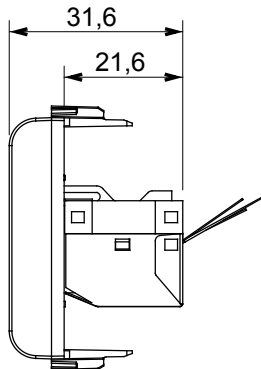

Wide range of control devices, sockets for power supply (conforming to national and international standards) signal pick-up, climate control, comfort management, technical alarm signalling and emergency lighting management. The ChoruSmart modular devices are available in five colours, glossy white, satin white, natural beige, satin black and lacquered titanium and in various sizes from 1/2, 1, 2 and 3 modules. Thanks to the mounting supports for rectangular, square and round boxes, endless combinations can be created with the ChoruSmart range of plates.

Category	Data socket	Description	RJ45
Colour	Satin white	Use category	5e
Cables	FTP	Connection	Toolless
Number pairs	4	Standard	EN 60603-7-3
No. modules	1	Electrocod	3722
Material	Technopolymer		

DIMENSIONAL