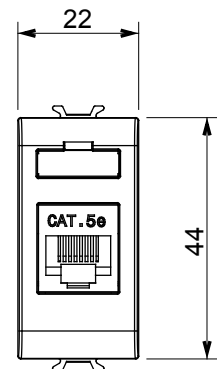

Wide range of control devices, sockets for power supply (conforming to national and international standards) signal pick-up, climate control, comfort management, technical alarm signalling and emergency lighting management. The ChoruSmart modular devices are available in five colours, glossy white, satin white, natural beige, satin black and lacquered titanium and in various sizes from 1/2, 1, 2 and 3 modules. Thanks to the mounting supports for rectangular, square and round boxes, endless combinations can be created with the ChoruSmart range of plates.

Category	Data socket	Description	RJ45
Colour	Satin white	Use category	5e
Cables	FTP	Connection	Toolless
Number pairs	4	Standard	EN 60603-7-3
No. modules	1	Electrocod	3722
Material	Technopolymer		

DIMENSIONAL