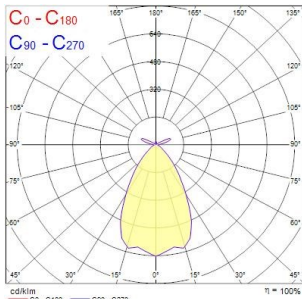

Equinox EQUINOX 165 2500 940 DALI 2059949

PHOTOMETRY