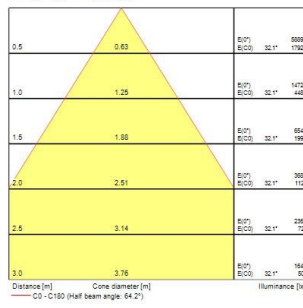

Equinox EQUINOX 165 2500 940 DALI 2059949

PHOTOMETRY