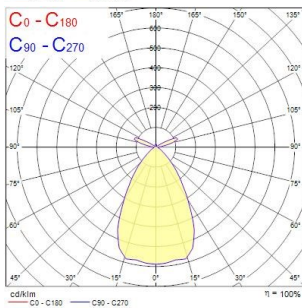

Equinox EQUINOX 165 2500 940 DALI 2059949

PHOTOMETRY