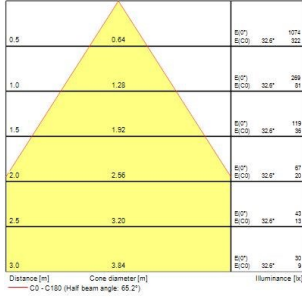

Equinox EQUINOX 165 2500 940 DALI 2059949

PHOTOMETRY