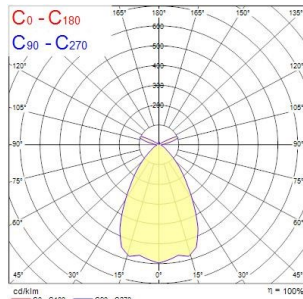

Equinox EQUINOX 165 2500 940 DALI 2059949

PHOTOMETRY