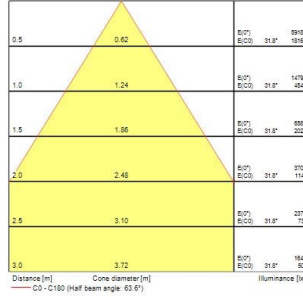

Equinox EQUINOX 165 2500 940 DALI 2059949

PHOTOMETRY