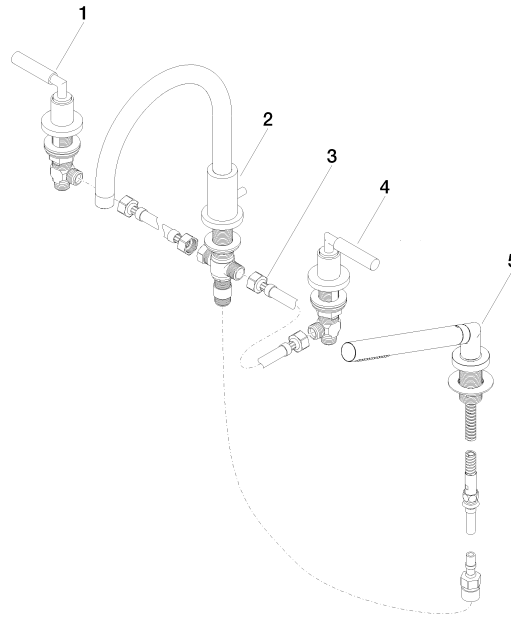

# TARA Bath shower set for bath rim or tile edge installation - Brushed Durabrass (23kt Gold)

TARA

27 512 882 Product version from 4/1/2024

- spout: circular, air-enriched flow
- max. flow 23.5 l/min at 3 bar flow pressure
- Hand shower: COMPACT RAIN, max. flow rate 6.8 l/min (at 3 bar)
- complete hand shower set with anti-scale system
- 220mm projection
- with anti-scale system
- automatic bath/shower diverter
- height of mixer 290 mm
- height up to aerator 135 mm
- hole diameter valve 32 mm
- hole diameter spout 32 mm
- hole diameter for complete hand shower set 32 mm
- rosette for spout Ø 55mm
- rosette for complete hand shower set Ø 50mm
- rosette for deck valve Ø 55mm
- metal shower hose 1750mm with integrated anti-twist protection

## Recommended miscellaneous

**Decorative caps for Perfecto - Brushed Durabrass (23kt Gold)** 12 801 970-28  
• 1 pair

TARA Bath shower set for bath rim or tile edge installation - Brushed Durabross  
(23kt Gold)

Belgaqua\_25-341-2

27 512 882 Product version from 4/1/2024

**Spare parts list**

No.	Item Number	Name	Quantity used	Delivery time
5	27 702 979-28	Hand shower set for bath rim or tile edge installation - Brushed Durabross (23kt Gold)	1.00	40
4	20 000 883-28	TARA Deck valve anti-clockwise closing - Brushed Durabross (23kt Gold)	1.00	-
Spare part can no longer be ordered, please order the replacement item				
1	20 000 882-28	TARA Deck valve clockwise closing - Brushed Durabross (23kt Gold)	1.00	-
Spare part can no longer be ordered, please order the replacement item				
2	13 512 892-28	spout	1.00	-
Spare part can no longer be ordered, please order the replacement item				
3	12 502 970 90	High pressure hose 1/2" x 1/2" x 400 mm -	2.00	14