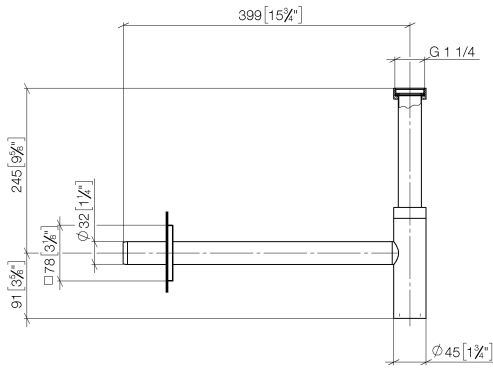

10 060 780 Product version from 6/1/2024

- rosette 78 x 78 mm

	Platinum	10 060 780-08
	Chrome	10 060 780-00
	Brushed Platinum	10 060 780-06
	Dark Chrome	10 060 780-19
	Brushed Durabronze (23kt Gold)	10 060 780-28
	Matte Black	10 060 780-33
	Brushed Gold (PVD)	10 060 780-37
	Brushed Dark Brass (PVD)	10 060 780-39
	Brushed Bronze (PVD)	10 060 780-42
	Brushed Dark Bronze (PVD)	10 060 780-43
	Brushed Champagne (22kt Gold)	10 060 780-46
	Champagne (22kt Gold)	10 060 780-47
	Brushed Chrome	10 060 780-93
	Brushed Dark Platinum	10 060 780-99

# Siphon for basin 1 1/4" - Platinum

SERIES SPECIFIC

10 060 780 Product version from 6/1/2024

mm [inches]

10 060 780 Product version from 6/1/2024

Parts for other finishes can be found here: Chrome

Spare parts list

No.	Item Number	Name	Quantity used	Delivery time
1	09 14 20 060 90	Washer NBR 70 -	1.00	14
8	09 14 10 148 90	O-Ring 32 x 2,5 mm -	2.00	14
9	09 21 02 004-08	Cover Ø 39,5 x 7 mm - Platinum	1.00	-
Spare part can no longer be ordered, please order the replacement item				
4	09 14 03 015 90	Washer Profile seal odour trap Ø 39 x 12 mm -	1.00	14
12	09 27 78 021-08	Rosette 78 x 78 x 8 x Ø 32,6 mm - Platinum	1.00	-
Spare part can no longer be ordered, please order the replacement item				
2	09 28 23 007-08	Pipe for odour trap Ø 32 x Ø 39 x 200 mm - Platinum	1.00	54
11	09 28 23 018-08	Pipe for odour trap Ø 32 x 375 mm - Platinum	1.00	54
5	09 28 23 019-08	Pipe for odour trap Ø 37,1 x 123,5 mm - Platinum	1.00	-
Spare part can no longer be ordered, please order the replacement item				
7	04 11 01 045 00-08	Body for odour trap Ø 45 x 149 mm - Platinum	1.00	-
Spare part can no longer be ordered, please order the replacement item				
3	09 23 30 022-08	Mounting for odour trap without side flat 1 1/4" - Platinum	2.00	-
Spare part can no longer be ordered, please order the replacement item				
10	09 14 10 112 90	O-Ring 24,0 x 2,0 mm -	2.00	14
6	09 14 10 149 90	O-Ring 34 x 2,5 mm -	1.00	14