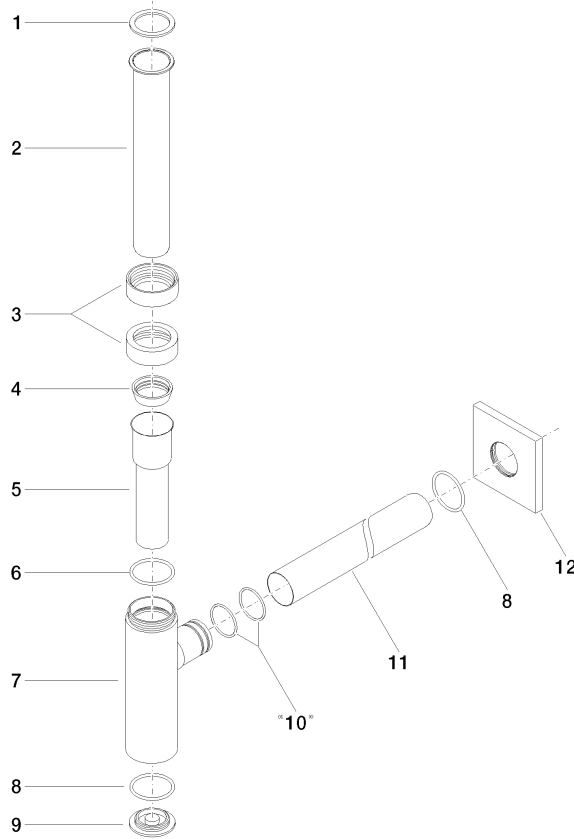

10 060 780 Product version from 6/1/2024

- rosette 78 x 78 mm

	Platinum	10 060 780-08
	Chrome	10 060 780-00
	Brushed Platinum	10 060 780-06
	Dark Chrome	10 060 780-19
	Brushed Durabronze (23kt Gold)	10 060 780-28
	Matte Black	10 060 780-33
	Brushed Gold (PVD)	10 060 780-37
	Brushed Dark Brass (PVD)	10 060 780-39
	Brushed Bronze (PVD)	10 060 780-42
	Brushed Dark Bronze (PVD)	10 060 780-43
	Brushed Champagne (22kt Gold)	10 060 780-46
	Champagne (22kt Gold)	10 060 780-47
	Brushed Chrome	10 060 780-93
	Brushed Dark Platinum	10 060 780-99

# Siphon for basin 1 1/4" - Platinum

SERIES SPECIFIC

10 060 780 Product version from 6/1/2024

mm [inches]

10 060 780 Product version from 6/1/2024

Parts for other finishes can be found here: Chrome

Spare parts list

No.	Item Number	Name	Quantity used	Delivery time
1	09 14 20 060 90	Washer NBR 70 -	1.00	14
8	09 14 10 148 90	O-Ring 32 x 2,5 mm -	2.00	14
9	09 21 02 004-08	Cover Ø 39,5 x 7 mm - Platinum	1.00	-
Spare part can no longer be ordered, please order the replacement item				
4	09 14 03 015 90	Washer Profile seal odour trap Ø 39 x 12 mm -	1.00	14
12	09 27 78 021-08	Rosette 78 x 78 x 8 x Ø 32,6 mm - Platinum	1.00	-
Spare part can no longer be ordered, please order the replacement item				
2	09 28 23 007-08	Pipe for odour trap Ø 32 x Ø 39 x 200 mm - Platinum	1.00	54
11	09 28 23 018-08	Pipe for odour trap Ø 32 x 375 mm - Platinum	1.00	54
5	09 28 23 019-08	Pipe for odour trap Ø 37,1 x 123,5 mm - Platinum	1.00	-
Spare part can no longer be ordered, please order the replacement item				
7	04 11 01 045 00-08	Body for odour trap Ø 45 x 149 mm - Platinum	1.00	-
Spare part can no longer be ordered, please order the replacement item				
3	09 23 30 022-08	Mounting for odour trap without side flat 1 1/4" - Platinum	2.00	-
Spare part can no longer be ordered, please order the replacement item				
10	09 14 10 112 90	O-Ring 24,0 x 2,0 mm -	2.00	14
6	09 14 10 149 90	O-Ring 34 x 2,5 mm -	1.00	14