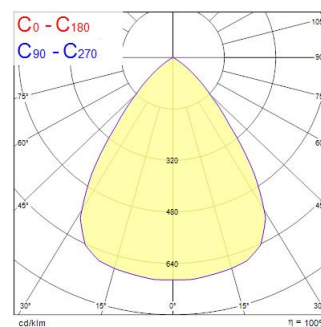

### Afmetingen (mm)

### Fotometrie

Distance [m]	Cone diameter [m]	Beam diameter [m]	Illuminance [lx]
0.5	0.77	0.77	827
1.0	1.55	1.55	207
1.5	2.32	2.32	91
2.0	3.09	3.09	46
2.5	3.86	3.86	28
3.0	4.64	4.64	17

Distance [m] Cone diameter [m] Illuminance [lx]  
C0 - C180 (Half beam angle: 75.4°)