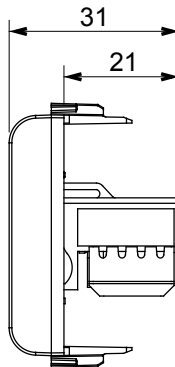

Wide range of control devices, sockets for power supply (conforming to national and international standards) signal pick-up, climate control, comfort management, technical alarm signalling and emergency lighting management. The ChoruSmart modular devices are available in five colours, glossy white, satin white, natural beige, satin black and lacquered titanium and in various sizes from 1/2, 1, 2 and 3 modules. Thanks to the mounting supports for rectangular, square and round boxes, endless combinations can be created with the ChoruSmart range of plates.

Category	Data socket	Description	RJ45
Colour	Satin white	Use category	6
Cables	UTP	Connection	Toolless
Number pairs	4	Standard	EN 60603-7-4
No. modules	1	Electrocod	3722
Material	Technopolymer		

DIMENSIONAL