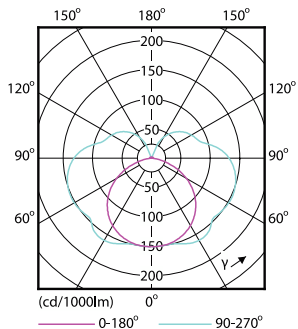

Maatschets

Product	D	C
CorePro R7S 118mm 14-100W 830 D	29 mm	118 mm

Fotometrische gegevens

General Uniform Lighting
1-1000mm (1000mm) (1000mm)

Spectral Power Distribution Colour - CorePro R7S 118mm 14-100W 830 D

General uniform lighting - CorePro R7S 118mm 14-100W 830 D

CorePro LED linear MV

Fotometrische gegevens

Light Distribution Diagram - CorePro R7S 118mm 14-100W 830 D