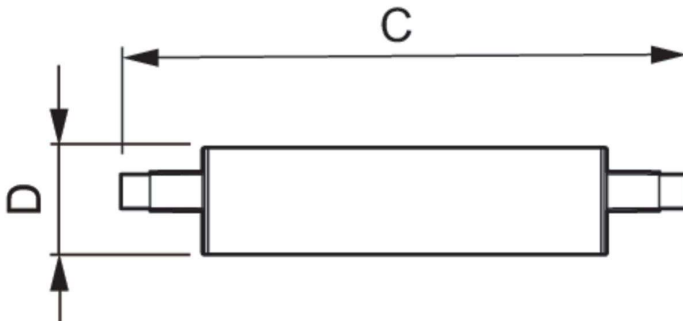

CorePro LED linear MV

Dimbaarheid en regelsystemen

Dimbaar	Alleen met specifieke dimmers

Eigenschappen behuizing en afmetingen

Lampafwerking	Helder
Lampmateriaal	Kunststof
Lampvorm	R7S
Nettogewicht (per stuk)	0,095 kg

Keurmerken en classificaties

Energie-efficiëntieklasse	E
Energiebesparend product	Ja
Geschikt voor accentverlichting	Nee
Energieverbruik kWh/1.000 uur	14 kWh
EPREL-registratienummer	465216
CE-markering	Ja
Conform EU RoHS-richtlijn	Ja
EyeComfort	Ja
Flikkerwaarde (PstLM)	1
Stroboscoopeffectwaarde (SVM)	0,4

Bereik omgevingstemperatuur	-20 °C t/m 45 °C

Toepassingsomstandigheden

kan dit worden gebruikt in gesloten armaturen	No
Draadloze technologie	Niet van toepassing

Productgegevens

Productnaam voor bestelling	CorePro R7S 118mm 14-100W 830 D
Volledige productnaam	CorePro R7S 118mm 14-100W 830 D
Full EOC	871869657879700
Bestelcode	8718696578797
Materiaalnr. (12NC)	929001243702
Lokale code	CR7S100WD830
Numerator - Aantal per pak	1
EAN/UPC - product/behuizing	8718696578797
Numerator - Dozen per buitendoos	10
EAN/UPC - Case	8718696578803

Maatschets

Product	D	C
CorePro R7S 118mm 14-100W 830 D	29 mm	118 mm