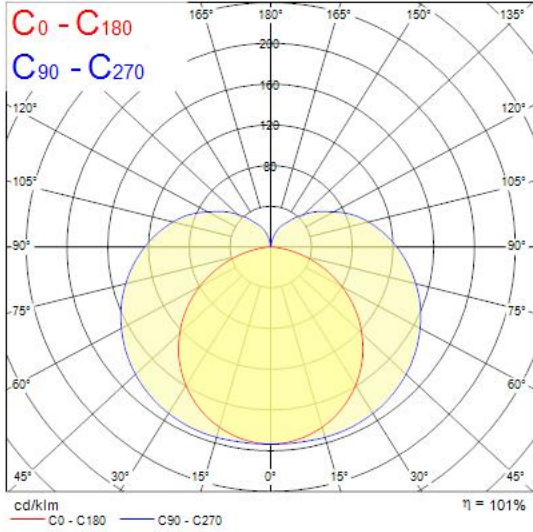

Photometry