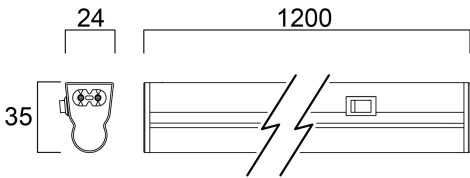

Data table

GENERAL DATA

Product name

LED PIPE L1200 HIGH OUTPUT NW