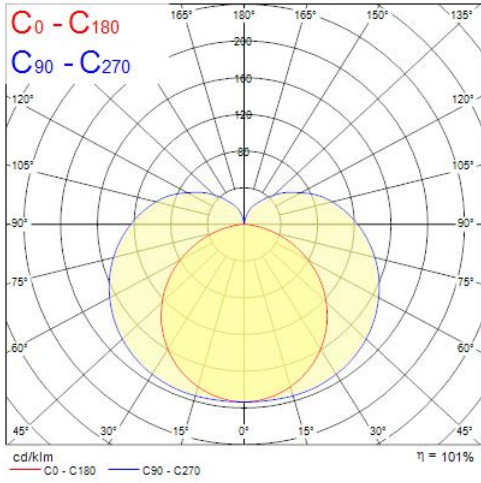

### Features

- LED T5 replacement batten, high output range: more lumens per meter with efficiency up to 125 lum/watt, seamless linking (up to 10M), ideal for direct lighting such as under cabinet or in kitchens, 120 degree beam angle, includes switch, includes 0.30m stripped cable, white polycarbonate body, includes standard and tilting brackets

### Product Overview

Product name	LED PIPE L1200 HIGH OUTPUT NW
Technology	LED
Cap/Base	N/A
Housing	PC Polycarbonate
E-number FI	4278224
Fixture luminous flux (lm)	1875
Luminaire efficacy (lm/W)	125
Colour temperature (K)	4000
Light colour	Neutral White
CRI (Ra)	80
Photobiological Risk Group	RG0
Total power consumption (W)	15
Electrical protection	Class II
Control gear type	LED driver constant current
Housing colour	White
IP rating	IP20
IK rating	IK03
Product EAN number	5410288513799
Warranty	3 years

### Photometry