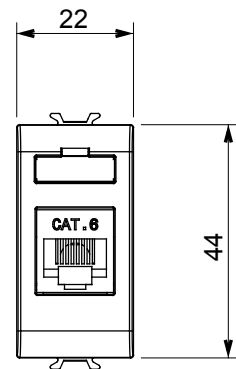

Category	Data socket	Description	RJ45
Colour	Satin white	Use category	6
Cables	FTP	Connection	Toolless
Number pairs	4	Standard	EN 60603-7-5
No. modules	1	Electrocod	3722
Material	Technopolymer		

### DIMENSIONAL