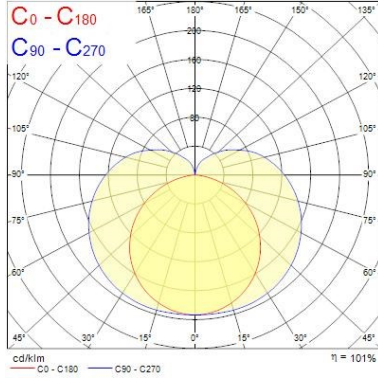

Safety data

Optimal operating condition (°C)	-20-40
----------------------------------	--------

SYLPIPE HIGH OUTPUT LED PIPE L1200 HIGH OUTPUT NW 0051379

PHOTOMETRY

TECHNICAL DRAWINGS