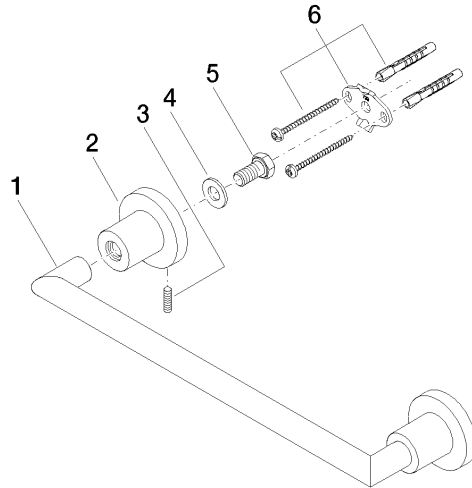

83 030 892 Product version from 4/1/2024

- gauge 300 mm
- width 355mm
- height 55 mm
- rosette Ø 55 mm
- 80mm projection

	Brushed Platinum	83 030 892-06
	Chrome	83 030 892-00
	Platinum	83 030 892-08
	Dark Chrome	83 030 892-19
	Brushed Durabronze (23kt Gold)	83 030 892-28
	Matte Black	83 030 892-33
	Brushed Gold (PVD)	83 030 892-37
	Brushed Dark Brass (PVD)	83 030 892-39
	Brushed Bronze (PVD)	83 030 892-42
	Brushed Dark Bronze (PVD)	83 030 892-43
	Brushed Champagne (22kt Gold)	83 030 892-46
	Champagne (22kt Gold)	83 030 892-47
	Brushed Chrome	83 030 892-93
	Brushed Dark Platinum	83 030 892-99

83 030 892 Product version from 4/1/2024

mm [inches]

## Spare parts list

No.	Item Number	Name	Quantity used	Delivery time
2	08 17 89 505-06	Holder universal 60 x 100 x 60 mm - Brushed Platinum	2.00	20
5	09 30 30 071 90	Mounting Hexagonal bolt with thread as far as head M10 x 20 mm -	2.00	14
3	04 31 11 113 00 90	Mounting Threaded pin M5 x 12 mm -	2.00	14
1	05 28 22 587 00-06	Handle for bath grip 318 x 42 x 22 mm - Brushed Platinum	1.00	20
4	09 30 11 046 90	Washer Ø 10,5 -	2.00	14
6	05 17 20 739 00 90	Attachment set 150 x 65 x 10 mm -	2.00	14