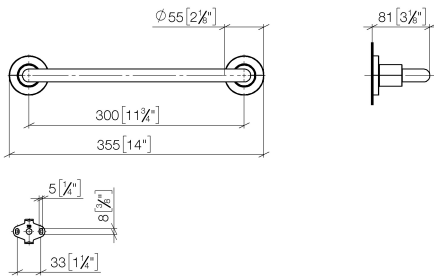

83 030 892 Product version from 4/1/2024

- gauge 300 mm
- width 355mm
- height 55 mm
- rosette Ø 55 mm
- 80mm projection

	Brushed Platinum	83 030 892-06
	Chrome	83 030 892-00
	Platinum	83 030 892-08
	Dark Chrome	83 030 892-19
	Brushed Durabronze (23kt Gold)	83 030 892-28
	Matte Black	83 030 892-33
	Brushed Gold (PVD)	83 030 892-37
	Brushed Dark Brass (PVD)	83 030 892-39
	Brushed Bronze (PVD)	83 030 892-42
	Brushed Dark Bronze (PVD)	83 030 892-43
	Brushed Champagne (22kt Gold)	83 030 892-46
	Champagne (22kt Gold)	83 030 892-47
	Brushed Chrome	83 030 892-93
	Brushed Dark Platinum	83 030 892-99

83 030 892 Product version from 4/1/2024

mm [inches]

## Spare parts list

No.	Item Number	Name	Quantity used	Delivery time
2	08 17 89 505-06	Holder universal 60 x 100 x 60 mm - Brushed Platinum	2.00	20
5	09 30 30 071 90	Mounting Hexagonal bolt with thread as far as head M10 x 20 mm -	2.00	14
3	04 31 11 113 00 90	Mounting Threaded pin M5 x 12 mm -	2.00	14
1	05 28 22 587 00-06	Handle for bath grip 318 x 42 x 22 mm - Brushed Platinum	1.00	20
4	09 30 11 046 90	Washer Ø 10,5 -	2.00	14
6	05 17 20 739 00 90	Attachment set 150 x 65 x 10 mm -	2.00	14